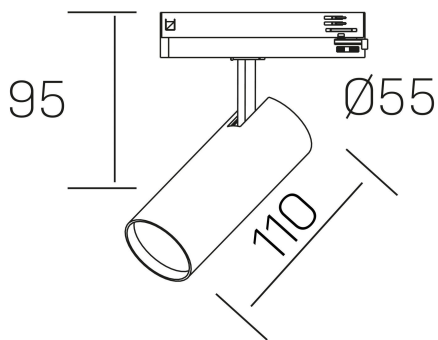

fame
K51500.01.TK.WH-WH.60.ST.8.40.DA

GENERAL DETAILS

INSTALLATION	Tracklight
FINISHES ALUMINIUM	White-White
LIGHT DIRECTION	Orientable
TILTING DEGREES	90°
ROTATION DEGREES	360°
BEAM ANGLE	60°
INT/EXT IP DEGREE	IP20
MATERIAL	Aluminum
IK DEGREE	IK02
UTILIZATION	Indoor
WARRANTY	5 years

ELECTRICAL DETAILS

LAMP	LED
POWER	10W
COLOUR TEMPERATURE	4000K
LUMINOUS FLUX	850 lm
EFFICACY DIMMING	82 Lm/W
DIMABLE	DALI
DRIVER	Integrated
CLASS PROTECTION	II
COLOUR RENDERING INDEX	CRI >80
VOLTAGE	220-240 V
FRECUENCIA	50-60 Hz
CURRENT INTENSITY	250 mA
LIFE TIME	50.000 h

GENERAL DIMENSIONS

DIMENSIONS	110 X Ø 55 mm
HEIGHT	h 120 mm, h 95 mm
DIMENSIONES DE EMBALAJE	175 x 190 x 75 mm
PESO NETO	0.38

*Please might expect a max.15% figure reduction in finishes other than white