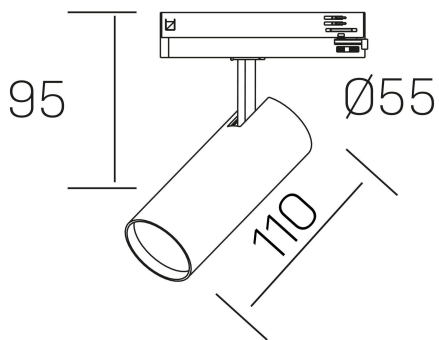

**fame**  
K51500.01.TK.WH-WH.60.ST.8.40.DA

## GENERAL DETAILS

INSTALLATION	Tracklight
FINISHES ALUMINIUM	White-White
LIGHT DIRECTION	Orientable
TILTING DEGREES	90°
ROTATION DEGREES	360°
BEAM ANGLE	60°
INT/EXT IP DEGREE	IP20
MATERIAL	Aluminum
IK DEGREE	IK02
UTILIZATION	Indoor
WARRANTY	5 years

## ELECTRICAL DETAILS

LAMP	LED
POWER	10W
COLOUR TEMPERATURE	4000K
LUMINOUS FLUX	850 lm
EFFICACY DIMMING	82 Lm/W
DIMABLE	DALI
DRIVER	Integrated
CLASS PROTECTION	II
COLOUR RENDERING INDEX	CRI >80
VOLTAGE	220-240 V
FRECUENCIA	50-60 Hz
CURRENT INTENSITY	250 mA
LIFE TIME	50.000 h

## GENERAL DIMENSIONS

DIMENSIONS	110 X Ø 55 mm
HEIGHT	h 120 mm, h 95 mm
DIMENSIONES DE EMBALAJE	175 x 190 x 75 mm
PESO NETO	0.38

\*Please might expect a max.15% figure reduction in finishes other than white