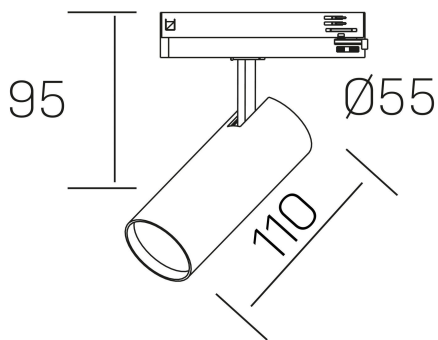

fame
K51500.01.TK.WH-WH.60.ST.8.30

GENERAL DETAILS

INSTALLATION	Tracklight
FINISHES ALUMINIUM	White-White
LIGHT DIRECTION	Orientable
TILTING DEGREES	90°
ROTATION DEGREES	360°
BEAM ANGLE	60°
INT/EXT IP DEGREE	IP20
MATERIAL	Aluminum
IK DEGREE	IK02
UTILIZATION	Indoor
WARRANTY	5 years

ELECTRICAL DETAILS

LAMP	LED
POWER	10W
COLOUR TEMPERATURE	3000K
LUMINOUS FLUX	830 lm
EFFICACY DIMMING	80 Lm/W
DIMABLE	No Dim
DRIVER	Integrated
CLASS PROTECTION	II
COLOUR RENDERING INDEX	CRI >80
VOLTAGE	220-240 V
FRECUENCIA	50-60 Hz
CURRENT INTENSITY	250 mA
LIFE TIME	50.000 h

GENERAL DIMENSIONS

DIMENSIONS	110 X Ø 55 mm
HEIGHT	h 120 mm, h 95 mm
DIMENSIONES DE EMBALAJE	175 x 190 x 75 mm
PESO NETO	0.38

*Please might expect a max.15% figure reduction in finishes other than white