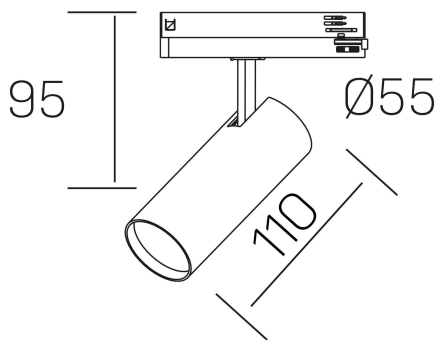

fame
K51500.01.TK.WH-WH.60.ST.8.30

GENERAL DETAILS

INSTALLATION	Tracklight
FINISHES ALUMINIUM	White-White
LIGHT DIRECTION	Orientable
TILTING DEGREES	90°
ROTATION DEGREES	360°
BEAM ANGLE	60°
INT/EXT IP DEGREE	IP20
MATERIAL	Aluminum
IK DEGREE	IK02
UTILIZATION	Indoor
WARRANTY	3 years

ELECTRICAL DETAILS

LAMP	LED
POWER	10W
COLOUR TEMPERATURE	3000K
LUMINOUS FLUX	830 lm
EFFICACY DIMMING	80 Lm/W
DIMABLE	No Dim
DRIVER	Integrated
CLASS PROTECTION	II
COLOUR RENDERING INDEX	CRI >80
VOLTAGE	220-240 V
FRECUENCIA	50-60 Hz
CURRENT INTENSITY	250 mA
LIFE TIME	50.000 h

GENERAL DIMENSIONS

DIMENSIONS	110 X Ø 55 mm
HEIGHT	h 120 mm, h 95 mm
DIMENSIONES DE EMBALAJE	175 x 190 x 75 mm
PESO NETO	0.38

*Please might expect a max.15% figure reduction in finishes other than white