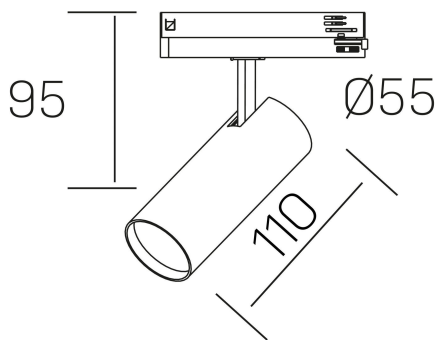

fame
K51500.01.TK.WH-WH.60.ST.8.30.DA

GENERAL DETAILS

INSTALLATION	Tracklight
FINISHES ALUMINIUM	White-White
LIGHT DIRECTION	Orientable
TILTING DEGREES	90°
ROTATION DEGREES	360°
BEAM ANGLE	60°
INT/EXT IP DEGREE	IP20
MATERIAL	Aluminum
IK DEGREE	IK02
UTILIZATION	Indoor
WARRANTY	3 years

ELECTRICAL DETAILS

LAMP	LED
POWER	10W
COLOUR TEMPERATURE	3000K
LUMINOUS FLUX	830 lm
EFFICACY DIMMING	80 Lm/W
DIMABLE	DALI
DRIVER	Integrated
CLASS PROTECTION	II
COLOUR RENDERING INDEX	CRI >80
VOLTAGE	220-240 V
FRECUENCIA	50-60 Hz
CURRENT INTENSITY	250 mA
LIFE TIME	50.000 h

GENERAL DIMENSIONS

DIMENSIONS	110 X Ø 55 mm
HEIGHT	h 120 mm, h 95 mm
DIMENSIONES DE EMBALAJE	175 x 190 x 75 mm
PESO NETO	0.38

*Please might expect a max.15% figure reduction in finishes other than white