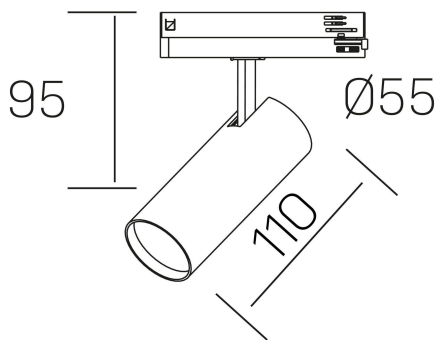

**fame**  
K51500.01.TK.WH-WH.60.ST.8.30.DA

## GENERAL DETAILS

INSTALLATION	Tracklight
FINISHES ALUMINIUM	White-White
LIGHT DIRECTION	Orientable
TILTING DEGREES	90°
ROTATION DEGREES	360°
BEAM ANGLE	60°
INT/EXT IP DEGREE	IP20
MATERIAL	Aluminum
IK DEGREE	IK02
UTILIZATION	Indoor
WARRANTY	5 years

## ELECTRICAL DETAILS

LAMP	LED
POWER	10W
COLOUR TEMPERATURE	3000K
LUMINOUS FLUX	830 lm
EFFICACY DIMMING	80 Lm/W
DIMABLE	DALI
DRIVER	Integrated
CLASS PROTECTION	II
COLOUR RENDERING INDEX	CRI >80
VOLTAGE	220-240 V
FRECUENCIA	50-60 Hz
CURRENT INTENSITY	250 mA
LIFE TIME	50.000 h

## GENERAL DIMENSIONS

DIMENSIONS	110 X Ø 55 mm
HEIGHT	h 120 mm, h 95 mm
DIMENSIONES DE EMBALAJE	175 x 190 x 75 mm
PESO NETO	0.38

\*Please might expect a max.15% figure reduction in finishes other than white