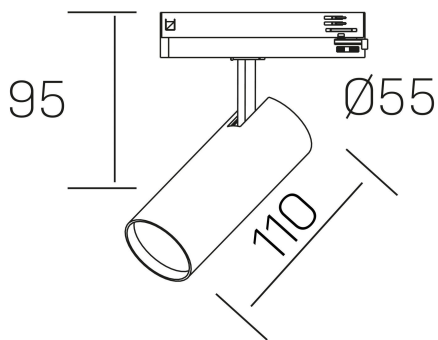

**fame**  
K51500.01.TK.BK-BK.60.ST.8.40

## GENERAL DETAILS

INSTALLATION	Tracklight
FINISHES ALUMINIUM	Black-Black
LIGHT DIRECTION	Orientable
TILTING DEGREES	90°
ROTATION DEGREES	360°
BEAM ANGLE	60°
INT/EXT IP DEGREE	IP20
MATERIAL	Aluminum
IK DEGREE	IK02
UTILIZATION	Indoor
WARRANTY	3 years

## ELECTRICAL DETAILS

LAMP	LED
POWER	10W
COLOUR TEMPERATURE	4000K
LUMINOUS FLUX	850 lm
EFFICACY DIMMING	82 Lm/W
DIMABLE	No Dim
DRIVER	Integrated
CLASS PROTECTION	II
COLOUR RENDERING INDEX	CRI >80
VOLTAGE	220-240 V
FRECUENCIA	50-60 Hz
CURRENT INTENSITY	250 mA
LIFE TIME	35.000 h

## GENERAL DIMENSIONS

DIMENSIONS	110 X Ø 55 mm
HEIGHT	h 120 mm, h 95 mm
DIMENSIONES DE EMBALAJE	175 x 190 x 75 mm
PESO NETO	0.38

\*Please might expect a max.15% figure reduction in finishes other than white