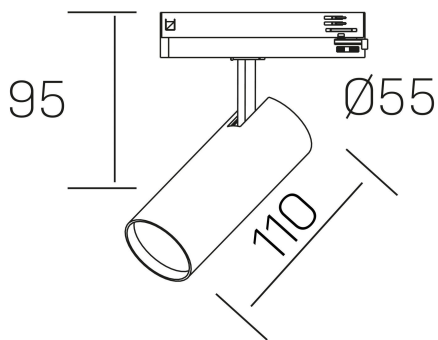

fame
K51500.01.TK.BK-BK.60.ST.8.40

GENERAL DETAILS

INSTALLATION	Tracklight
FINISHES ALUMINIUM	Black-Black
LIGHT DIRECTION	Orientable
TILTING DEGREES	90°
ROTATION DEGREES	360°
BEAM ANGLE	60°
INT/EXT IP DEGREE	IP20
MATERIAL	Aluminum
IK DEGREE	IK02
UTILIZATION	Indoor
WARRANTY	5 years

ELECTRICAL DETAILS

LAMP	LED
POWER	10W
COLOUR TEMPERATURE	4000K
LUMINOUS FLUX	850 lm
EFFICACY DIMMING	82 Lm/W
DIMABLE	No Dim
DRIVER	Integrated
CLASS PROTECTION	II
COLOUR RENDERING INDEX	CRI >80
VOLTAGE	220-240 V
FRECUENCIA	50-60 Hz
CURRENT INTENSITY	250 mA
LIFE TIME	50.000 h

GENERAL DIMENSIONS

DIMENSIONS	110 X Ø 55 mm
HEIGHT	h 120 mm, h 95 mm
DIMENSIONES DE EMBALAJE	175 x 190 x 75 mm
PESO NETO	0.38

*Please might expect a max.15% figure reduction in finishes other than white