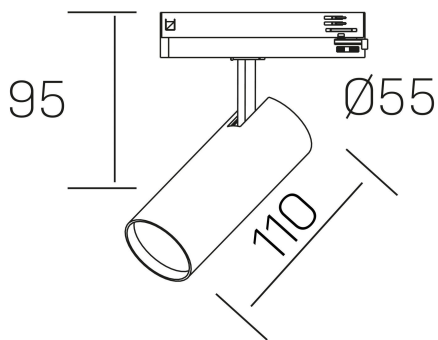

fame
K51500.01.TK.BK-BK.60.ST.8.40.DA

GENERAL DETAILS

INSTALLATION	Tracklight
FINISHES ALUMINIUM	Black-Black
LIGHT DIRECTION	Orientable
TILTING DEGREES	90°
ROTATION DEGREES	360°
BEAM ANGLE	60°
INT/EXT IP DEGREE	IP20
MATERIAL	Aluminum
IK DEGREE	IK02
UTILIZATION	Indoor
WARRANTY	5 years

ELECTRICAL DETAILS

LAMP	LED
POWER	10W
COLOUR TEMPERATURE	4000K
LUMINOUS FLUX	850 lm
EFFICACY DIMMING	82 Lm/W
DIMABLE	DALI
DRIVER	Integrated
CLASS PROTECTION	II
COLOUR RENDERING INDEX	CRI >80
VOLTAGE	220-240 V
FRECUENCIA	50-60 Hz
CURRENT INTENSITY	250 mA
LIFE TIME	50.000 h

GENERAL DIMENSIONS

DIMENSIONS	110 X Ø 55 mm
HEIGHT	h 120 mm, h 95 mm
DIMENSIONES DE EMBALAJE	175 x 190 x 75 mm
PESO NETO	0.38

*Please might expect a max.15% figure reduction in finishes other than white