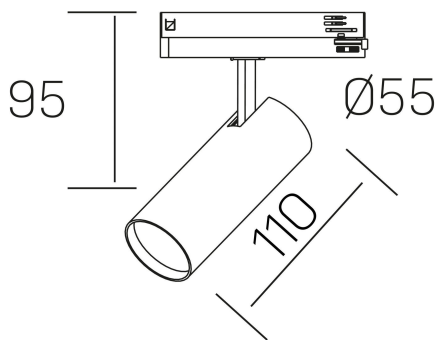

**fame**  
K51500.01.TK.BK-BK.60.ST.8.40.DA

## GENERAL DETAILS

INSTALLATION	Tracklight
FINISHES ALUMINIUM	Black-Black
LIGHT DIRECTION	Orientable
TILTING DEGREES	90°
ROTATION DEGREES	360°
BEAM ANGLE	60°
INT/EXT IP DEGREE	IP20
MATERIAL	Aluminum
IK DEGREE	IK02
UTILIZATION	Indoor
WARRANTY	3 years

## ELECTRICAL DETAILS

LAMP	LED
POWER	10W
COLOUR TEMPERATURE	4000K
LUMINOUS FLUX	850 lm
EFFICACY DIMMING	82 Lm/W
DIMABLE	DALI
DRIVER	Integrated
CLASS PROTECTION	II
COLOUR RENDERING INDEX	CRI >80
VOLTAGE	220-240 V
FRECUENCIA	50-60 Hz
CURRENT INTENSITY	250 mA
LIFE TIME	50.000 h

## GENERAL DIMENSIONS

DIMENSIONS	110 X Ø 55 mm
HEIGHT	h 120 mm, h 95 mm
DIMENSIONES DE EMBALAJE	175 x 190 x 75 mm
PESO NETO	0.38

\*Please might expect a max.15% figure reduction in finishes other than white