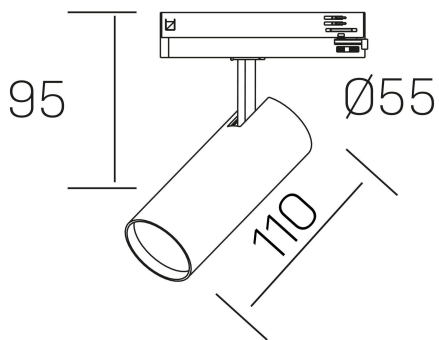

fame
K51500.01.TK.BK-BK.60.ST.8.30

GENERAL DETAILS

INSTALLATION	Tracklight
FINISHES ALUMINIUM	Black-Black
LIGHT DIRECTION	Orientable
TILTING DEGREES	90°
ROTATION DEGREES	360°
BEAM ANGLE	60°
INT/EXT IP DEGREE	IP20
MATERIAL	Aluminum
IK DEGREE	IK02
UTILIZATION	Indoor
WARRANTY	3 years

ELECTRICAL DETAILS

LAMP	LED
POWER	10W
COLOUR TEMPERATURE	3000K
LUMINOUS FLUX	830 lm
EFFICACY DIMMING	80 Lm/W
DIMABLE	No Dim
DRIVER	Integrated
CLASS PROTECTION	II
COLOUR RENDERING INDEX	CRI >80
VOLTAGE	220-240 V
FRECUENCIA	50-60 Hz
CURRENT INTENSITY	250 mA
LIFE TIME	50.000 h

GENERAL DIMENSIONS

DIMENSIONS	110 X Ø 55 mm
HEIGHT	h 120 mm, h 95 mm
DIMENSIONES DE EMBALAJE	175 x 190 x 75 mm
PESO NETO	0.38

*Please might expect a max.15% figure reduction in finishes other than white