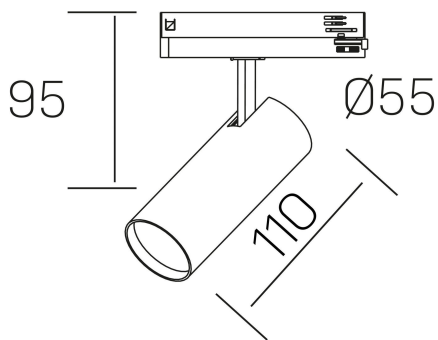

**fame**  
K51500.01.TK.BK-BK.60.ST.8.30

## GENERAL DETAILS

INSTALLATION	Tracklight
FINISHES ALUMINIUM	Black-Black
LIGHT DIRECTION	Orientable
TILTING DEGREES	90°
ROTATION DEGREES	360°
BEAM ANGLE	60°
INT/EXT IP DEGREE	IP20
MATERIAL	Aluminum
IK DEGREE	IK02
UTILIZATION	Indoor
WARRANTY	5 years

## ELECTRICAL DETAILS

LAMP	LED
POWER	10W
COLOUR TEMPERATURE	3000K
LUMINOUS FLUX	830 lm
EFFICACY DIMMING	80 Lm/W
DIMABLE	No Dim
DRIVER	Integrated
CLASS PROTECTION	II
COLOUR RENDERING INDEX	CRI >80
VOLTAGE	220-240 V
FRECUENCIA	50-60 Hz
CURRENT INTENSITY	250 mA
LIFE TIME	50.000 h

## GENERAL DIMENSIONS

DIMENSIONS	110 X Ø 55 mm
HEIGHT	h 120 mm, h 95 mm
DIMENSIONES DE EMBALAJE	175 x 190 x 75 mm
PESO NETO	0.38

\*Please might expect a max.15% figure reduction in finishes other than white