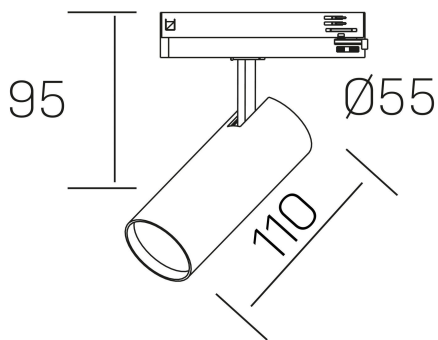

fame
K51500.01.TK.BK-BK.60.ST.8.30.DA

GENERAL DETAILS

INSTALLATION	Tracklight
FINISHES ALUMINIUM	Black-Black
LIGHT DIRECTION	Orientable
TILTING DEGREES	90°
ROTATION DEGREES	360°
BEAM ANGLE	60°
INT/EXT IP DEGREE	IP20
MATERIAL	Aluminum
IK DEGREE	IK02
UTILIZATION	Indoor
WARRANTY	3 years

ELECTRICAL DETAILS

LAMP	LED
POWER	10W
COLOUR TEMPERATURE	3000K
LUMINOUS FLUX	830 lm
EFFICACY DIMMING	80 Lm/W
DIMABLE	DALI
DRIVER	Integrated
CLASS PROTECTION	II
COLOUR RENDERING INDEX	CRI >80
VOLTAGE	220-240 V
FRECUENCIA	50-60 Hz
CURRENT INTENSITY	250 mA
LIFE TIME	50.000 h

GENERAL DIMENSIONS

DIMENSIONS	110 X Ø 55 mm
HEIGHT	h 120 mm, h 95 mm
DIMENSIONES DE EMBALAJE	175 x 190 x 75 mm
PESO NETO	0.38

*Please might expect a max.15% figure reduction in finishes other than white