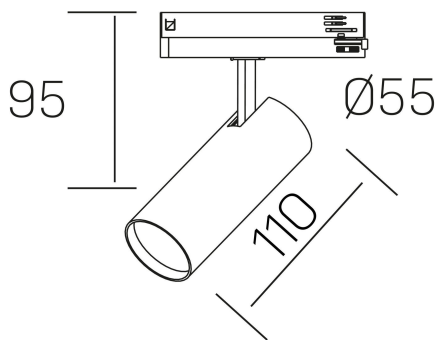

fame
K51500.01.TK.BK-BK.60.ST.8.30.DA

GENERAL DETAILS

INSTALLATION	Tracklight
FINISHES ALUMINIUM	Black-Black
LIGHT DIRECTION	Orientable
TILTING DEGREES	90°
ROTATION DEGREES	360°
BEAM ANGLE	60°
INT/EXT IP DEGREE	IP20
MATERIAL	Aluminum
IK DEGREE	IK02
UTILIZATION	Indoor
WARRANTY	5 years

ELECTRICAL DETAILS

LAMP	LED
POWER	10W
COLOUR TEMPERATURE	3000K
LUMINOUS FLUX	830 lm
EFFICACY DIMMING	80 Lm/W
DIMABLE	DALI
DRIVER	Integrated
CLASS PROTECTION	II
COLOUR RENDERING INDEX	CRI >80
VOLTAGE	220-240 V
FRECUENCIA	50-60 Hz
CURRENT INTENSITY	250 mA
LIFE TIME	50.000 h

GENERAL DIMENSIONS

DIMENSIONS	110 X Ø 55 mm
HEIGHT	h 120 mm, h 95 mm
DIMENSIONES DE EMBALAJE	175 x 190 x 75 mm
PESO NETO	0.38

*Please might expect a max.15% figure reduction in finishes other than white