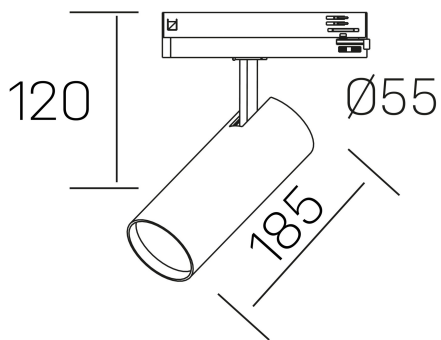

fame
K51500.03.TK.WH-WH.38.ST.8.40.DA

GENERAL DETAILS

INSTALLATION	Tracklight
FINISHES ALUMINIUM	White-White
LIGHT DIRECTION	Orientable
TILTING DEGREES	90°
ROTATION DEGREES	360°
BEAM ANGLE	38°
INT/EXT IP DEGREE	IP20
MATERIAL	Aluminum
IK DEGREE	IK02
UTILIZATION	Indoor
WARRANTY	3 years

ELECTRICAL DETAILS

LAMP	LED
POWER	30 W
COLOUR TEMPERATURE	4000K
LUMINOUS FLUX	2670 Lm
EFFICACY DIMMING	92 Lm/W
DIMABLE	DALI
DRIVER	Integrated
CLASS PROTECTION	II
COLOUR RENDERING INDEX	CRI >80
VOLTAGE	220-240 V
FRECUENCIA	50-60 Hz
CURRENT INTENSITY	700 mA
LIFE TIME	50.000 h

GENERAL DIMENSIONS

DIMENSIONS	185 x Ø 75 mm
HEIGHT	h 120 mm, h 95 mm
DIMENSIONES DE EMBALAJE	205 x 225 x 95 mm
PESO NETO	0.38

*Please might expect a max.15% figure reduction in finishes other than white