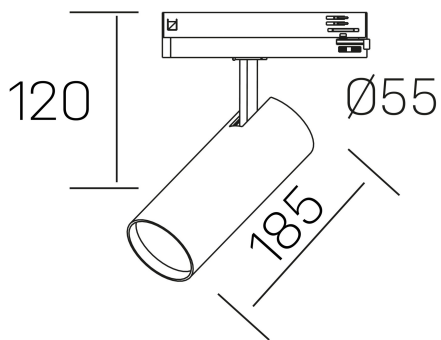

fame
K51500.03.TK.WH-WH.38.ST.8.40.DA

GENERAL DETAILS

INSTALLATION	Tracklight
FINISHES ALUMINIUM	White-White
LIGHT DIRECTION	Orientable
TILTING DEGREES	90°
ROTATION DEGREES	360°
BEAM ANGLE	38°
INT/EXT IP DEGREE	IP20
MATERIAL	Aluminum
IK DEGREE	IK02
UTILIZATION	Indoor
WARRANTY	5 years

ELECTRICAL DETAILS

LAMP	LED
POWER	30 W
COLOUR TEMPERATURE	4000K
LUMINOUS FLUX	2670 Lm
EFFICACY DIMMING	92 Lm/W
DIMABLE	DALI
DRIVER	Integrated
CLASS PROTECTION	II
COLOUR RENDERING INDEX	CRI >80
VOLTAGE	220-240 V
FRECUENCIA	50-60 Hz
CURRENT INTENSITY	700 mA
LIFE TIME	50.000 h

GENERAL DIMENSIONS

DIMENSIONS	185 x Ø 75 mm
HEIGHT	h 120 mm, h 95 mm
DIMENSIONES DE EMBALAJE	205 x 225 x 95 mm
PESO NETO	0.38

*Please might expect a max.15% figure reduction in finishes other than white