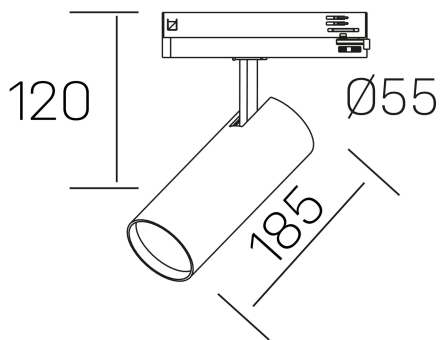

fame

K51500.03.TK.WH-WH.38.ST.8.40

GENERAL DETAILS

INSTALLATION	Tracklight
FINISHES ALUMINIUM	White-White
LIGHT DIRECTION	Orientable
TILTING DEGREES	90°
ROTATION DEGREES	360°
BEAM ANGLE	38°
INT/EXT IP DEGREE	IP20
MATERIAL	Aluminum
IK DEGREE	IK02
UTILIZATION	Indoor
WARRANTY	3 years

ELECTRICAL DETAILS

LAMP	LED
POWER	30 W
COLOUR TEMPERATURE	4000K
LUMINOUS FLUX	2670 Lm
EFFICACY DIMMING	92 Lm/W
DIMABLE	No Dim
DRIVER	Integrated
CLASS PROTECTION	II
COLOUR RENDERING INDEX	CRI >80
VOLTAGE	220-240 V
FRECUENCIA	50-60 Hz
CURRENT INTENSITY	700 mA
LIFE TIME	50.000 h

GENERAL DIMENSIONS

DIMENSIONS	185 x Ø 75 mm
HEIGHT	h 120 mm, h 95 mm
DIMENSIONES DE EMBALAJE	205 x 225 x 95 mm
PESO NETO	0.38

*Please might expect a max.15% figure reduction in finishes other than white