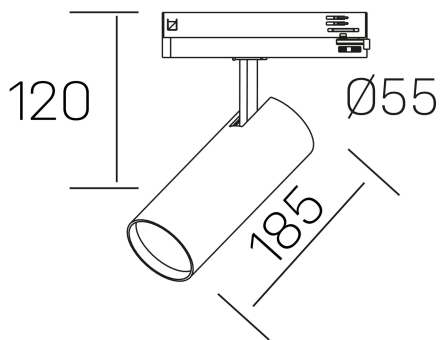

fame

K51500.03.TK.WH-WH.38.ST.8.40

GENERAL DETAILS

INSTALLATION	Tracklight
FINISHES ALUMINIUM	White-White
LIGHT DIRECTION	Orientable
TILTING DEGREES	90°
ROTATION DEGREES	360°
BEAM ANGLE	38°
INT/EXT IP DEGREE	IP20
MATERIAL	Aluminum
IK DEGREE	IK02
UTILIZATION	Indoor
WARRANTY	5 years

ELECTRICAL DETAILS

LAMP	LED
POWER	30 W
COLOUR TEMPERATURE	4000K
LUMINOUS FLUX	2670 Lm
EFFICACY DIMMING	92 Lm/W
DIMABLE	No Dim
DRIVER	Integrated
CLASS PROTECTION	II
COLOUR RENDERING INDEX	CRI >80
VOLTAGE	220-240 V
FRECUENCIA	50-60 Hz
CURRENT INTENSITY	700 mA
LIFE TIME	50.000 h

GENERAL DIMENSIONS

DIMENSIONS	185 x Ø 75 mm
HEIGHT	h 120 mm, h 95 mm
DIMENSIONES DE EMBALAJE	205 x 225 x 95 mm
PESO NETO	0.38

*Please might expect a max.15% figure reduction in finishes other than white