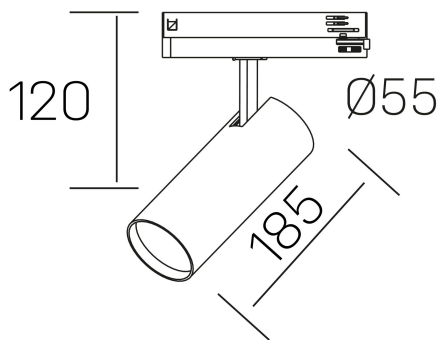

fame
K51500.03.TK.WH-WH.38.ST.8.30.DA

GENERAL DETAILS

INSTALLATION	Tracklight
FINISHES ALUMINIUM	White-White
LIGHT DIRECTION	Orientable
TILTING DEGREES	90°
ROTATION DEGREES	360°
BEAM ANGLE	38°
INT/EXT IP DEGREE	IP20
MATERIAL	Aluminum
IK DEGREE	IK02
UTILIZATION	Indoor
WARRANTY	5 years

ELECTRICAL DETAILS

LAMP	LED
POWER	30 W
COLOUR TEMPERATURE	3000K
LUMINOUS FLUX	2430 Lm
EFFICACY DIMMING	84 Lm/W
DIMABLE	DALI
DRIVER	Integrated
CLASS PROTECTION	II
COLOUR RENDERING INDEX	CRI >80
VOLTAGE	220-240 V
FRECUENCIA	50-60 Hz
CURRENT INTENSITY	700 mA
LIFE TIME	50.000 h

GENERAL DIMENSIONS

DIMENSIONS	185 x Ø 75 mm
HEIGHT	h 120 mm, h 95 mm
DIMENSIONES DE EMBALAJE	205 x 225 x 95 mm
PESO NETO	0.38

*Please might expect a max.15% figure reduction in finishes other than white