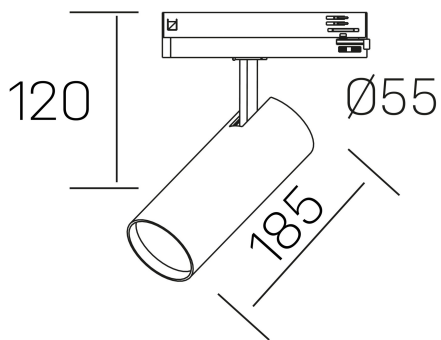

**fame**  
K51500.03.TK.WH-WH.38.ST.8.30.DA

## GENERAL DETAILS

INSTALLATION	Tracklight
FINISHES ALUMINIUM	White-White
LIGHT DIRECTION	Orientable
TILTING DEGREES	90°
ROTATION DEGREES	360°
BEAM ANGLE	38°
INT/EXT IP DEGREE	IP20
MATERIAL	Aluminum
IK DEGREE	IK02
UTILIZATION	Indoor
WARRANTY	3 years

## ELECTRICAL DETAILS

LAMP	LED
POWER	30 W
COLOUR TEMPERATURE	3000K
LUMINOUS FLUX	2430 Lm
EFFICACY DIMMING	84 Lm/W
DIMABLE	DALI
DRIVER	Integrated
CLASS PROTECTION	II
COLOUR RENDERING INDEX	CRI >80
VOLTAGE	220-240 V
FRECUENCIA	50-60 Hz
CURRENT INTENSITY	700 mA
LIFE TIME	50.000 h

## GENERAL DIMENSIONS

DIMENSIONS	185 x Ø 75 mm
HEIGHT	h 120 mm, h 95 mm
DIMENSIONES DE EMBALAJE	205 x 225 x 95 mm
PESO NETO	0.38

\*Please might expect a max.15% figure reduction in finishes other than white