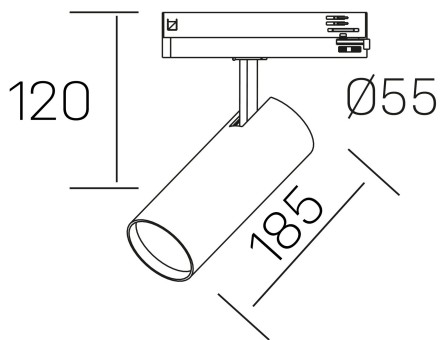

fame

K51500.03.TK.WH-WH.38.ST.8.30

GENERAL DETAILS

INSTALLATION	Tracklight
FINISHES ALUMINIUM	White-White
LIGHT DIRECTION	Orientable
TILTING DEGREES	90°
ROTATION DEGREES	360°
BEAM ANGLE	38°
INT/EXT IP DEGREE	IP20
MATERIAL	Aluminum
IK DEGREE	IK02
UTILIZATION	Indoor
WARRANTY	3 years

ELECTRICAL DETAILS

LAMP	LED
POWER	30 W
COLOUR TEMPERATURE	3000K
LUMINOUS FLUX	2430 Lm
EFFICACY DIMMING	84 Lm/W
DIMABLE	No Dim
DRIVER	Integrated
CLASS PROTECTION	II
COLOUR RENDERING INDEX	CRI >80
VOLTAGE	220-240 V
FRECUENCIA	50-60 Hz
CURRENT INTENSITY	700 mA
LIFE TIME	50.000 h

GENERAL DIMENSIONS

DIMENSIONS	185 x Ø 75 mm
HEIGHT	h 120 mm, h 95 mm
DIMENSIONES DE EMBALAJE	205 x 225 x 95 mm
PESO NETO	0.38

*Please might expect a max.15% figure reduction in finishes other than white