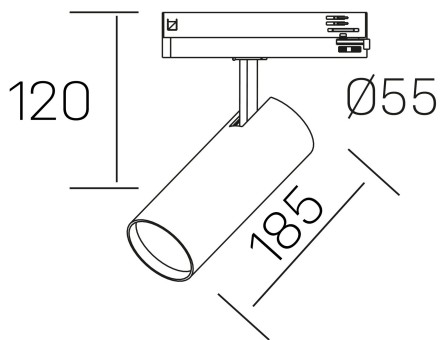

fame

K51500.03.TK.WH-WH.38.ST.8.30

GENERAL DETAILS

INSTALLATION	Tracklight
FINISHES ALUMINIUM	White-White
LIGHT DIRECTION	Orientable
TILTING DEGREES	90°
ROTATION DEGREES	360°
BEAM ANGLE	38°
INT/EXT IP DEGREE	IP20
MATERIAL	Aluminum
IK DEGREE	IK02
UTILIZATION	Indoor
WARRANTY	3 years

ELECTRICAL DETAILS

LAMP	LED
POWER	30 W
COLOUR TEMPERATURE	3000K
LUMINOUS FLUX	2430 Lm
EFFICACY DIMMING	84 Lm/W
DIMABLE	No Dim
DRIVER	Integrated
CLASS PROTECTION	II
COLOUR RENDERING INDEX	CRI >80
VOLTAGE	220-240 V
FRECUENCIA	50-60 Hz
CURRENT INTENSITY	700 mA
LIFE TIME	35.000 h

GENERAL DIMENSIONS

DIMENSIONS	185 x Ø 75 mm
HEIGHT	h 120 mm, h 95 mm
DIMENSIONES DE EMBALAJE	205 x 225 x 95 mm
PESO NETO	0.38

*Please might expect a max.15% figure reduction in finishes other than white