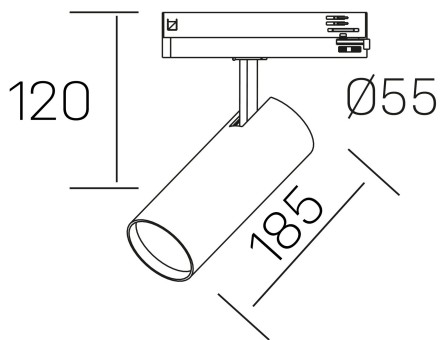

fame

K51500.03.TK.WH-WH.38.ST.8.30

GENERAL DETAILS

INSTALLATION	Tracklight
FINISHES ALUMINIUM	White-White
LIGHT DIRECTION	Orientable
TILTING DEGREES	90°
ROTATION DEGREES	360°
BEAM ANGLE	38°
INT/EXT IP DEGREE	IP20
MATERIAL	Aluminum
IK DEGREE	IK02
UTILIZATION	Indoor
WARRANTY	5 years

ELECTRICAL DETAILS

LAMP	LED
POWER	30 W
COLOUR TEMPERATURE	3000K
LUMINOUS FLUX	2430 Lm
EFFICACY DIMMING	84 Lm/W
DIMABLE	No Dim
DRIVER	Integrated
CLASS PROTECTION	II
COLOUR RENDERING INDEX	CRI >80
VOLTAGE	220-240 V
FRECUENCIA	50-60 Hz
CURRENT INTENSITY	700 mA
LIFE TIME	50.000 h

GENERAL DIMENSIONS

DIMENSIONS	185 x Ø 75 mm
HEIGHT	h 120 mm, h 95 mm
DIMENSIONES DE EMBALAJE	205 x 225 x 95 mm
PESO NETO	0.38

*Please might expect a max.15% figure reduction in finishes other than white