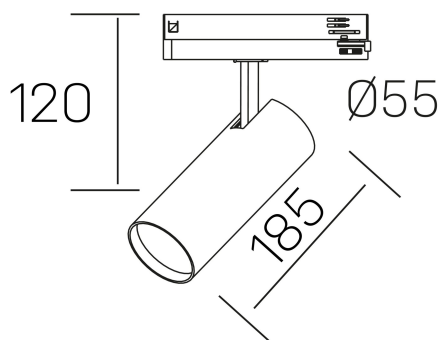

**fame**  
K51500.03.TK.BK-BK.38.ST.8.40.DA

## GENERAL DETAILS

INSTALLATION	Tracklight
FINISHES ALUMINIUM	Black-Black
LIGHT DIRECTION	Orientable
TILTING DEGREES	90°
ROTATION DEGREES	360°
BEAM ANGLE	38°
INT/EXT IP DEGREE	IP20
MATERIAL	Aluminum
IK DEGREE	IK02
UTILIZATION	Indoor
WARRANTY	3 years

## ELECTRICAL DETAILS

LAMP	LED
POWER	30 W
COLOUR TEMPERATURE	4000K
LUMINOUS FLUX	2670 Lm
EFFICACY DIMMING	92 Lm/W
DIMABLE	DALI
DRIVER	Integrated
CLASS PROTECTION	II
COLOUR RENDERING INDEX	CRI >80
VOLTAGE	220-240 V
FRECUENCIA	50-60 Hz
CURRENT INTENSITY	700 mA
LIFE TIME	50.000 h

## GENERAL DIMENSIONS

DIMENSIONS	185 x Ø 75 mm
HEIGHT	h 120 mm, h 95 mm
DIMENSIONES DE EMBALAJE	205 x 225 x 95 mm
PESO NETO	0.38

\*Please might expect a max.15% figure reduction in finishes other than white