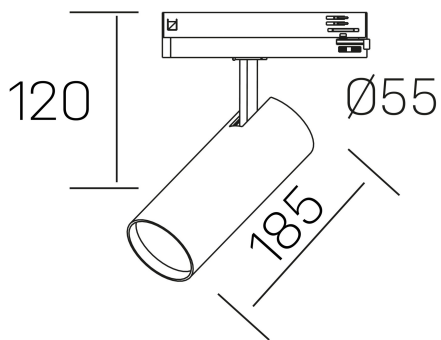

**fame**  
K51500.03.TK.BK-BK.38.ST.8.40.DA

## GENERAL DETAILS

INSTALLATION	Tracklight
FINISHES ALUMINIUM	Black-Black
LIGHT DIRECTION	Orientable
TILTING DEGREES	90°
ROTATION DEGREES	360°
BEAM ANGLE	38°
INT/EXT IP DEGREE	IP20
MATERIAL	Aluminum
IK DEGREE	IK02
UTILIZATION	Indoor
WARRANTY	5 years

## ELECTRICAL DETAILS

LAMP	LED
POWER	30 W
COLOUR TEMPERATURE	4000K
LUMINOUS FLUX	2670 Lm
EFFICACY DIMMING	92 Lm/W
DIMABLE	DALI
DRIVER	Integrated
CLASS PROTECTION	II
COLOUR RENDERING INDEX	CRI >80
VOLTAGE	220-240 V
FRECUENCIA	50-60 Hz
CURRENT INTENSITY	700 mA
LIFE TIME	50.000 h

## GENERAL DIMENSIONS

DIMENSIONS	185 x Ø 75 mm
HEIGHT	h 120 mm, h 95 mm
DIMENSIONES DE EMBALAJE	205 x 225 x 95 mm
PESO NETO	0.38

\*Please might expect a max.15% figure reduction in finishes other than white