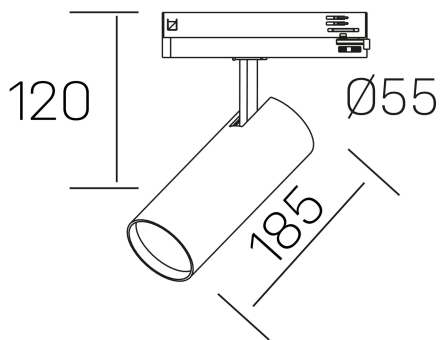

fame

K51500.03.TK.BK-BK.38.ST.8.40

GENERAL DETAILS

INSTALLATION	Tracklight
FINISHES ALUMINIUM	Black-Black
LIGHT DIRECTION	Orientable
TILTING DEGREES	90°
ROTATION DEGREES	360°
BEAM ANGLE	38°
INT/EXT IP DEGREE	IP20
MATERIAL	Aluminum
IK DEGREE	IK02
UTILIZATION	Indoor
WARRANTY	3 years

ELECTRICAL DETAILS

LAMP	LED
POWER	30 W
COLOUR TEMPERATURE	4000K
LUMINOUS FLUX	2670 Lm
EFFICACY DIMMING	92 Lm/W
DIMABLE	No Dim
DRIVER	Integrated
CLASS PROTECTION	II
COLOUR RENDERING INDEX	CRI >80
VOLTAGE	220-240 V
FRECUENCIA	50-60 Hz
CURRENT INTENSITY	700 mA
LIFE TIME	50.000 h

GENERAL DIMENSIONS

DIMENSIONS	185 x Ø 75 mm
HEIGHT	h 120 mm, h 95 mm
DIMENSIONES DE EMBALAJE	205 x 225 x 95 mm
PESO NETO	0.38

*Please might expect a max.15% figure reduction in finishes other than white