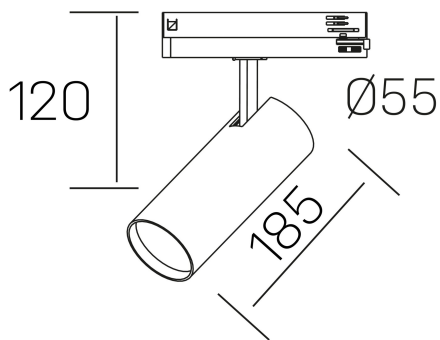

fame

K51500.03.TK.BK-BK.38.ST.8.40

GENERAL DETAILS

INSTALLATION	Tracklight
FINISHES ALUMINIUM	Black-Black
LIGHT DIRECTION	Orientable
TILTING DEGREES	90°
ROTATION DEGREES	360°
BEAM ANGLE	38°
INT/EXT IP DEGREE	IP20
MATERIAL	Aluminum
IK DEGREE	IK02
UTILIZATION	Indoor
WARRANTY	3 years

ELECTRICAL DETAILS

LAMP	LED
POWER	30 W
COLOUR TEMPERATURE	4000K
LUMINOUS FLUX	2670 Lm
EFFICACY DIMMING	92 Lm/W
DIMABLE	No Dim
DRIVER	Integrated
CLASS PROTECTION	II
COLOUR RENDERING INDEX	CRI >80
VOLTAGE	220-240 V
FRECUENCIA	50-60 Hz
CURRENT INTENSITY	700 mA
LIFE TIME	35.000 h

GENERAL DIMENSIONS

DIMENSIONS	185 x Ø 75 mm
HEIGHT	h 120 mm, h 95 mm
DIMENSIONES DE EMBALAJE	205 x 225 x 95 mm
PESO NETO	0.38

*Please might expect a max.15% figure reduction in finishes other than white