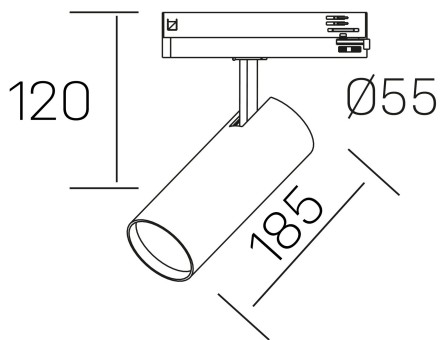

**fame**

K51500.03.TK.BK-BK.38.ST.8.40

## GENERAL DETAILS

INSTALLATION	Tracklight
FINISHES ALUMINIUM	Black-Black
LIGHT DIRECTION	Orientable
TILTING DEGREES	90°
ROTATION DEGREES	360°
BEAM ANGLE	38°
INT/EXT IP DEGREE	IP20
MATERIAL	Aluminum
IK DEGREE	IK02
UTILIZATION	Indoor
WARRANTY	5 years

## ELECTRICAL DETAILS

LAMP	LED
POWER	30 W
COLOUR TEMPERATURE	4000K
LUMINOUS FLUX	2670 Lm
EFFICACY DIMMING	92 Lm/W
DIMABLE	No Dim
DRIVER	Integrated
CLASS PROTECTION	II
COLOUR RENDERING INDEX	CRI >80
VOLTAGE	220-240 V
FRECUENCIA	50-60 Hz
CURRENT INTENSITY	700 mA
LIFE TIME	50.000 h

## GENERAL DIMENSIONS

DIMENSIONS	185 x Ø 75 mm
HEIGHT	h 120 mm, h 95 mm
DIMENSIONES DE EMBALAJE	205 x 225 x 95 mm
PESO NETO	0.38

\*Please might expect a max.15% figure reduction in finishes other than white