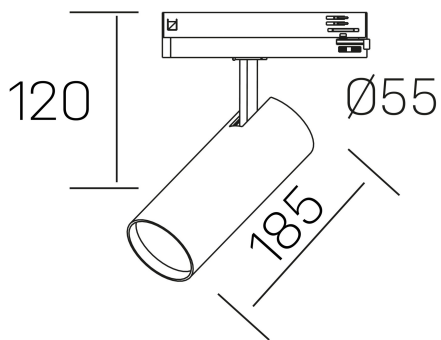

fame
K51500.03.TK.BK-BK.38.ST.8.30.DA

GENERAL DETAILS

INSTALLATION	Tracklight
FINISHES ALUMINIUM	Black-Black
LIGHT DIRECTION	Orientable
TILTING DEGREES	90°
ROTATION DEGREES	360°
BEAM ANGLE	38°
INT/EXT IP DEGREE	IP20
MATERIAL	Aluminum
IK DEGREE	IK02
UTILIZATION	Indoor
WARRANTY	3 years

ELECTRICAL DETAILS

LAMP	LED
POWER	30 W
COLOUR TEMPERATURE	3000K
LUMINOUS FLUX	2430 Lm
EFFICACY DIMMING	84 Lm/W
DIMABLE	DALI
DRIVER	Integrated
CLASS PROTECTION	II
COLOUR RENDERING INDEX	CRI >80
VOLTAGE	220-240 V
FRECUENCIA	50-60 Hz
CURRENT INTENSITY	700 mA
LIFE TIME	50.000 h

GENERAL DIMENSIONS

DIMENSIONS	185 x Ø 75 mm
HEIGHT	h 120 mm, h 95 mm
DIMENSIONES DE EMBALAJE	205 x 225 x 95 mm
PESO NETO	0.38

*Please might expect a max.15% figure reduction in finishes other than white