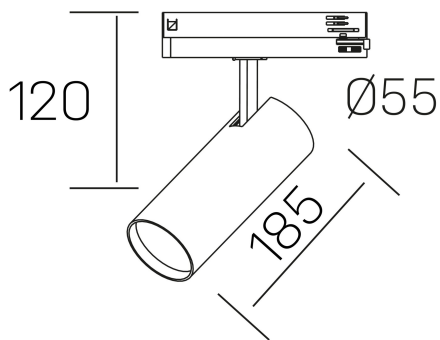

fame
K51500.03.TK.BK-BK.38.ST.8.30.DA

GENERAL DETAILS

INSTALLATION	Tracklight
FINISHES ALUMINIUM	Black-Black
LIGHT DIRECTION	Orientable
TILTING DEGREES	90°
ROTATION DEGREES	360°
BEAM ANGLE	38°
INT/EXT IP DEGREE	IP20
MATERIAL	Aluminum
IK DEGREE	IK02
UTILIZATION	Indoor
WARRANTY	5 years

ELECTRICAL DETAILS

LAMP	LED
POWER	30 W
COLOUR TEMPERATURE	3000K
LUMINOUS FLUX	2430 Lm
EFFICACY DIMMING	84 Lm/W
DIMABLE	DALI
DRIVER	Integrated
CLASS PROTECTION	II
COLOUR RENDERING INDEX	CRI >80
VOLTAGE	220-240 V
FRECUENCIA	50-60 Hz
CURRENT INTENSITY	700 mA
LIFE TIME	50.000 h

GENERAL DIMENSIONS

DIMENSIONS	185 x Ø 75 mm
HEIGHT	h 120 mm, h 95 mm
DIMENSIONES DE EMBALAJE	205 x 225 x 95 mm
PESO NETO	0.38

*Please might expect a max.15% figure reduction in finishes other than white