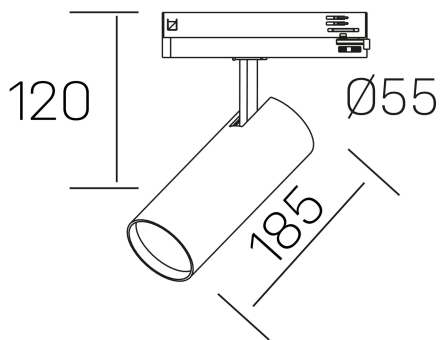

**fame**

K51500.03.TK.BK-BK.38.ST.8.30

## GENERAL DETAILS

INSTALLATION	Tracklight
FINISHES ALUMINIUM	Black-Black
LIGHT DIRECTION	Orientable
TILTING DEGREES	90°
ROTATION DEGREES	360°
BEAM ANGLE	38°
INT/EXT IP DEGREE	IP20
MATERIAL	Aluminum
IK DEGREE	IK02
UTILIZATION	Indoor
WARRANTY	3 years

## ELECTRICAL DETAILS

LAMP	LED
POWER	30 W
COLOUR TEMPERATURE	3000K
LUMINOUS FLUX	2430 Lm
EFFICACY DIMMING	84 Lm/W
DIMABLE	No Dim
DRIVER	Integrated
CLASS PROTECTION	II
COLOUR RENDERING INDEX	CRI >80
VOLTAGE	220-240 V
FRECUENCIA	50-60 Hz
CURRENT INTENSITY	700 mA
LIFE TIME	50.000 h

## GENERAL DIMENSIONS

DIMENSIONS	185 x Ø 75 mm
HEIGHT	h 120 mm, h 95 mm
DIMENSIONES DE EMBALAJE	205 x 225 x 95 mm
PESO NETO	0.38

\*Please might expect a max.15% figure reduction in finishes other than white