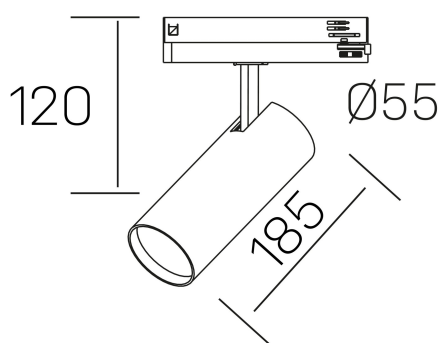

fame
K51500.03.TK.BK-BK.38.ST.8.30

GENERAL DETAILS

INSTALLATION	Tracklight
FINISHES ALUMINIUM	Black-Black
LIGHT DIRECTION	Orientable
TILTING DEGREES	90°
ROTATION DEGREES	360°
BEAM ANGLE	38°
INT/EXT IP DEGREE	IP20
MATERIAL	Aluminum
IK DEGREE	IK02
UTILIZATION	Indoor
WARRANTY	5 years

ELECTRICAL DETAILS

LAMP	LED
POWER	30 W
COLOUR TEMPERATURE	3000K
LUMINOUS FLUX	2430 Lm
EFFICACY DIMMING	84 Lm/W
DIMABLE	No Dim
DRIVER	Integrated
CLASS PROTECTION	II
COLOUR RENDERING INDEX	CRI >80
VOLTAGE	220-240 V
FRECUENCIA	50-60 Hz
CURRENT INTENSITY	700 mA
LIFE TIME	50.000 h

GENERAL DIMENSIONS

DIMENSIONS	185 x Ø 75 mm
HEIGHT	h 120 mm, h 95 mm
DIMENSIONES DE EMBALAJE	205 x 225 x 95 mm
PESO NETO	0.38

*Please might expect a max.15% figure reduction in finishes other than white