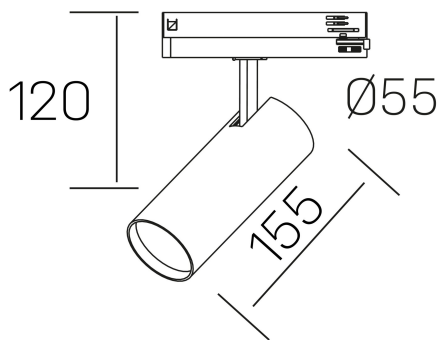

**fame**  
K51500.02.TK.WH-WH.38.ST.8.40.DA

## GENERAL DETAILS

INSTALLATION	Tracklight
FINISHES ALUMINIUM	White-White
LIGHT DIRECTION	Orientable
TILTING DEGREES	90°
ROTATION DEGREES	360°
BEAM ANGLE	38°
INT/EXT IP DEGREE	IP20
MATERIAL	Aluminum
IK DEGREE	IK02
UTILIZATION	Indoor
WARRANTY	3 years

## ELECTRICAL DETAILS

LAMP	LED
POWER	20 W
COLOUR TEMPERATURE	4000K
LUMINOUS FLUX	1880 Lm
EFFICACY DIMMING	93 Lm/W
DIMABLE	DALI
DRIVER	Integrated
CLASS PROTECTION	II
COLOUR RENDERING INDEX	CRI >80
VOLTAGE	220-240 V
FRECUENCIA	50-60 Hz
CURRENT INTENSITY	500 mA
LIFE TIME	50.000 h

## GENERAL DIMENSIONS

DIMENSIONS	155 x Ø 75 mm
HEIGHT	h 120 mm, h 95 mm
DIMENSIONES DE EMBALAJE	205 x 225 x 95 mm
PESO NETO	0.38

\*Please might expect a max.15% figure reduction in finishes other than white