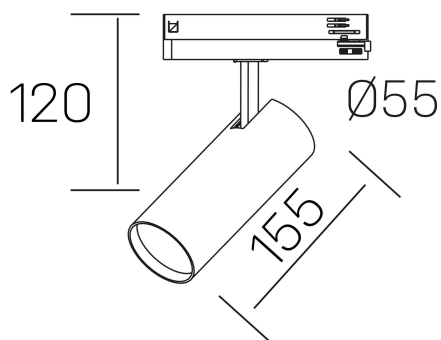

fame

K51500.02.TK.WH-WH.38.ST.8.40.DA

## GENERAL DETAILS

INSTALLATION	Tracklight
FINISHES ALUMINIUM	White-White
LIGHT DIRECTION	Orientable
TILTING DEGREES	90°
ROTATION DEGREES	360°
BEAM ANGLE	38°
INT/EXT IP DEGREE	IP20
MATERIAL	Aluminum
IK DEGREE	IK02
UTILIZATION	Indoor
WARRANTY	5 years

## ELECTRICAL DETAILS

LAMP	LED
POWER	20 W
COLOUR TEMPERATURE	4000K
LUMINOUS FLUX	1880 Lm
EFFICACY DIMMING	93 Lm/W
DIMABLE	DALI
DRIVER	Integrated
CLASS PROTECTION	II
COLOUR RENDERING INDEX	CRI >80
VOLTAGE	220-240 V
FRECUENCIA	50-60 Hz
CURRENT INTENSITY	500 mA
LIFE TIME	50.000 h

## GENERAL DIMENSIONS

DIMENSIONS	155 x Ø 75 mm
HEIGHT	h 120 mm, h 95 mm
DIMENSIONES DE EMBALAJE	205 x 225 x 95 mm
PESO NETO	0.38

\*Please might expect a max.15% figure reduction in finishes other than white