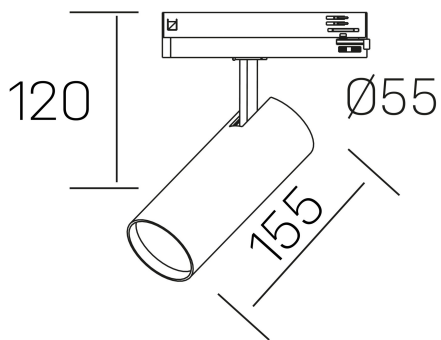

fame

K51500.02.TK.WH-WH.38.ST.8.40

GENERAL DETAILS

INSTALLATION	Tracklight
FINISHES ALUMINIUM	White-White
LIGHT DIRECTION	Orientable
TILTING DEGREES	90°
ROTATION DEGREES	360°
BEAM ANGLE	38°
INT/EXT IP DEGREE	IP20
MATERIAL	Aluminum
IK DEGREE	IK02
UTILIZATION	Indoor
WARRANTY	3 years

ELECTRICAL DETAILS

LAMP	LED
POWER	20 W
COLOUR TEMPERATURE	4000K
LUMINOUS FLUX	1880 Lm
EFFICACY DIMMING	93 Lm/W
DIMABLE	No Dim
DRIVER	Integrated
CLASS PROTECTION	II
COLOUR RENDERING INDEX	CRI >80
VOLTAGE	220-240 V
FRECUENCIA	50-60 Hz
CURRENT INTENSITY	500 mA
LIFE TIME	50.000 h

GENERAL DIMENSIONS

DIMENSIONS	155 x Ø 75 mm
HEIGHT	h 120 mm, h 95 mm
DIMENSIONES DE EMBALAJE	205 x 225 x 95 mm
PESO NETO	0.38

*Please might expect a max.15% figure reduction in finishes other than white