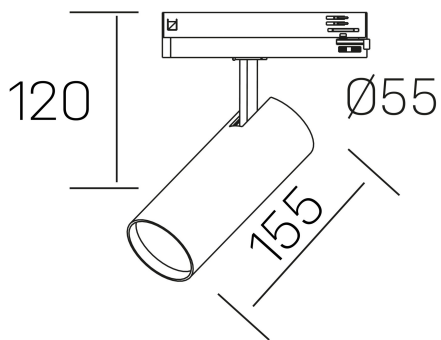

fame

K51500.02.TK.WH-WH.38.ST.8.40

GENERAL DETAILS

INSTALLATION	Tracklight
FINISHES ALUMINIUM	White-White
LIGHT DIRECTION	Orientable
TILTING DEGREES	90°
ROTATION DEGREES	360°
BEAM ANGLE	38°
INT/EXT IP DEGREE	IP20
MATERIAL	Aluminum
IK DEGREE	IK02
UTILIZATION	Indoor
WARRANTY	5 years

ELECTRICAL DETAILS

LAMP	LED
POWER	20 W
COLOUR TEMPERATURE	4000K
LUMINOUS FLUX	1880 Lm
EFFICACY DIMMING	93 Lm/W
DIMABLE	No Dim
DRIVER	Integrated
CLASS PROTECTION	II
COLOUR RENDERING INDEX	CRI >80
VOLTAGE	220-240 V
FRECUENCIA	50-60 Hz
CURRENT INTENSITY	500 mA
LIFE TIME	50.000 h

GENERAL DIMENSIONS

DIMENSIONS	155 x Ø 75 mm
HEIGHT	h 120 mm, h 95 mm
DIMENSIONES DE EMBALAJE	205 x 225 x 95 mm
PESO NETO	0.38

*Please might expect a max.15% figure reduction in finishes other than white