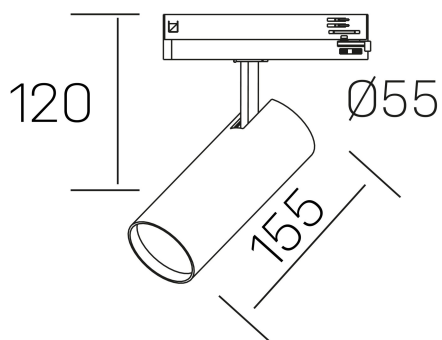

**fame**

K51500.02.TK.WH-WH.38.ST.8.30

## GENERAL DETAILS

INSTALLATION	Tracklight
FINISHES ALUMINIUM	White-White
LIGHT DIRECTION	Orientable
TILTING DEGREES	90°
ROTATION DEGREES	360°
BEAM ANGLE	38°
INT/EXT IP DEGREE	IP20
MATERIAL	Aluminum
IK DEGREE	IK02
UTILIZATION	Indoor
WARRANTY	3 years

## ELECTRICAL DETAILS

LAMP	LED
POWER	20 W
COLOUR TEMPERATURE	3000K
LUMINOUS FLUX	1710 Lm
EFFICACY DIMMING	85 Lm/W
DIMABLE	No Dim
DRIVER	Integrated
CLASS PROTECTION	II
COLOUR RENDERING INDEX	CRI >80
VOLTAGE	220-240 V
FRECUENCIA	50-60 Hz
CURRENT INTENSITY	500 mA
LIFE TIME	50.000 h

## GENERAL DIMENSIONS

DIMENSIONS	155 x Ø 75 mm
HEIGHT	h 120 mm, h 95 mm
DIMENSIONES DE EMBALAJE	205 x 225 x 95 mm
PESO NETO	0.38

\*Please might expect a max.15% figure reduction in finishes other than white