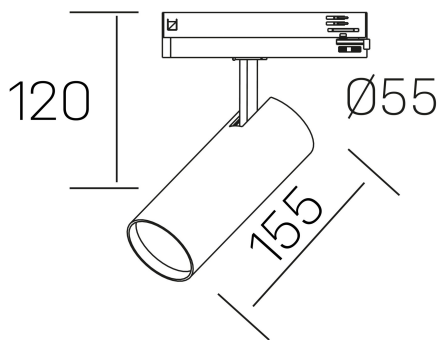

fame

K51500.02.TK.WH-WH.38.ST.8.30

GENERAL DETAILS

INSTALLATION	Tracklight
FINISHES ALUMINIUM	White-White
LIGHT DIRECTION	Orientable
TILTING DEGREES	90°
ROTATION DEGREES	360°
BEAM ANGLE	38°
INT/EXT IP DEGREE	IP20
MATERIAL	Aluminum
IK DEGREE	IK02
UTILIZATION	Indoor
WARRANTY	5 years

ELECTRICAL DETAILS

LAMP	LED
POWER	20 W
COLOUR TEMPERATURE	3000K
LUMINOUS FLUX	1710 Lm
EFFICACY DIMMING	85 Lm/W
DIMABLE	No Dim
DRIVER	Integrated
CLASS PROTECTION	II
COLOUR RENDERING INDEX	CRI >80
VOLTAGE	220-240 V
FRECUENCIA	50-60 Hz
CURRENT INTENSITY	500 mA
LIFE TIME	50.000 h

GENERAL DIMENSIONS

DIMENSIONS	155 x Ø 75 mm
HEIGHT	h 120 mm, h 95 mm
DIMENSIONES DE EMBALAJE	205 x 225 x 95 mm
PESO NETO	0.38

*Please might expect a max.15% figure reduction in finishes other than white