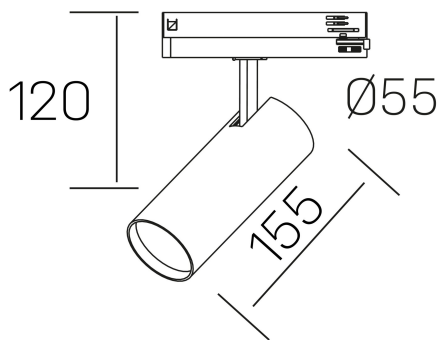

fame
K51500.02.TK.BK-BK.38.ST.8.40.DA

GENERAL DETAILS

INSTALLATION	Tracklight
FINISHES ALUMINIUM	Black-Black
LIGHT DIRECTION	Orientable
TILTING DEGREES	90°
ROTATION DEGREES	360°
BEAM ANGLE	38°
INT/EXT IP DEGREE	IP20
MATERIAL	Aluminum
IK DEGREE	IK02
UTILIZATION	Indoor
WARRANTY	5 years

ELECTRICAL DETAILS

LAMP	LED
POWER	20 W
COLOUR TEMPERATURE	4000K
LUMINOUS FLUX	1880 Lm
EFFICACY DIMMING	93 Lm/W
DIMABLE	DALI
DRIVER	Integrated
CLASS PROTECTION	II
COLOUR RENDERING INDEX	CRI >80
VOLTAGE	220-240 V
FRECUENCIA	50-60 Hz
CURRENT INTENSITY	500 mA
LIFE TIME	50.000 h

GENERAL DIMENSIONS

DIMENSIONS	155 x Ø 75 mm
HEIGHT	h 120 mm, h 95 mm
DIMENSIONES DE EMBALAJE	205 x 225 x 95 mm
PESO NETO	0.38

*Please might expect a max.15% figure reduction in finishes other than white