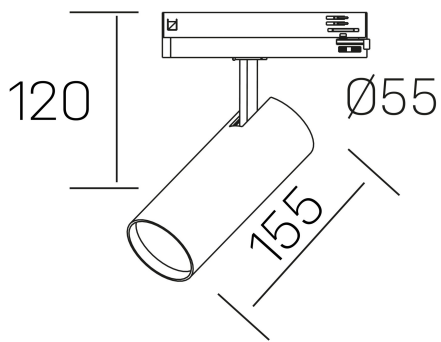

**fame**  
K51500.02.TK.BK-BK.38.ST.8.40.DA

## GENERAL DETAILS

INSTALLATION	Tracklight
FINISHES ALUMINIUM	Black-Black
LIGHT DIRECTION	Orientable
TILTING DEGREES	90°
ROTATION DEGREES	360°
BEAM ANGLE	38°
INT/EXT IP DEGREE	IP20
MATERIAL	Aluminum
IK DEGREE	IK02
UTILIZATION	Indoor
WARRANTY	3 years

## ELECTRICAL DETAILS

LAMP	LED
POWER	20 W
COLOUR TEMPERATURE	4000K
LUMINOUS FLUX	1880 Lm
EFFICACY DIMMING	93 Lm/W
DIMABLE	DALI
DRIVER	Integrated
CLASS PROTECTION	II
COLOUR RENDERING INDEX	CRI >80
VOLTAGE	220-240 V
FRECUENCIA	50-60 Hz
CURRENT INTENSITY	500 mA
LIFE TIME	50.000 h

## GENERAL DIMENSIONS

DIMENSIONS	155 x Ø 75 mm
HEIGHT	h 120 mm, h 95 mm
DIMENSIONES DE EMBALAJE	205 x 225 x 95 mm
PESO NETO	0.38

\*Please might expect a max.15% figure reduction in finishes other than white