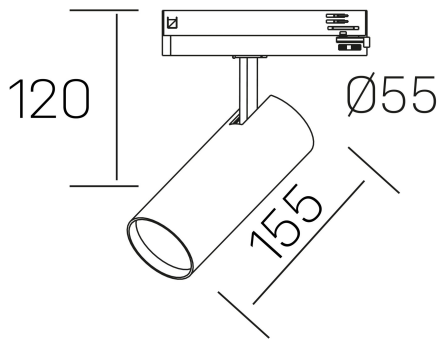

**fame**

K51500.02.TK.BK-BK.38.ST.8.40

## GENERAL DETAILS

INSTALLATION	Tracklight
FINISHES ALUMINIUM	Black-Black
LIGHT DIRECTION	Orientable
TILTING DEGREES	90°
ROTATION DEGREES	360°
BEAM ANGLE	38°
INT/EXT IP DEGREE	IP20
MATERIAL	Aluminum
IK DEGREE	IK02
UTILIZATION	Indoor
WARRANTY	5 years

## ELECTRICAL DETAILS

LAMP	LED
POWER	20 W
COLOUR TEMPERATURE	4000K
LUMINOUS FLUX	1880 Lm
EFFICACY DIMMING	93 Lm/W
DIMABLE	No Dim
DRIVER	Integrated
CLASS PROTECTION	II
COLOUR RENDERING INDEX	CRI >80
VOLTAGE	220-240 V
FRECUENCIA	50-60 Hz
CURRENT INTENSITY	500 mA
LIFE TIME	50.000 h

## GENERAL DIMENSIONS

DIMENSIONS	155 x Ø 75 mm
HEIGHT	h 120 mm, h 95 mm
DIMENSIONES DE EMBALAJE	205 x 225 x 95 mm
PESO NETO	0.38

\*Please might expect a max.15% figure reduction in finishes other than white