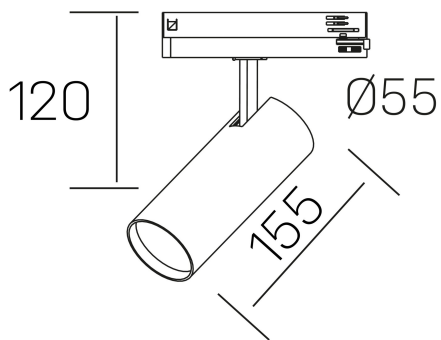

fame

K51500.02.TK.BK-BK.38.ST.8.40

GENERAL DETAILS

INSTALLATION	Tracklight
FINISHES ALUMINIUM	Black-Black
LIGHT DIRECTION	Orientable
TILTING DEGREES	90°
ROTATION DEGREES	360°
BEAM ANGLE	38°
INT/EXT IP DEGREE	IP20
MATERIAL	Aluminum
IK DEGREE	IK02
UTILIZATION	Indoor
WARRANTY	3 years

ELECTRICAL DETAILS

LAMP	LED
POWER	20 W
COLOUR TEMPERATURE	4000K
LUMINOUS FLUX	1880 Lm
EFFICACY DIMMING	93 Lm/W
DIMABLE	No Dim
DRIVER	Integrated
CLASS PROTECTION	II
COLOUR RENDERING INDEX	CRI >80
VOLTAGE	220-240 V
FRECUENCIA	50-60 Hz
CURRENT INTENSITY	500 mA
LIFE TIME	50.000 h

GENERAL DIMENSIONS

DIMENSIONS	155 x Ø 75 mm
HEIGHT	h 120 mm, h 95 mm
DIMENSIONES DE EMBALAJE	205 x 225 x 95 mm
PESO NETO	0.38

*Please might expect a max.15% figure reduction in finishes other than white