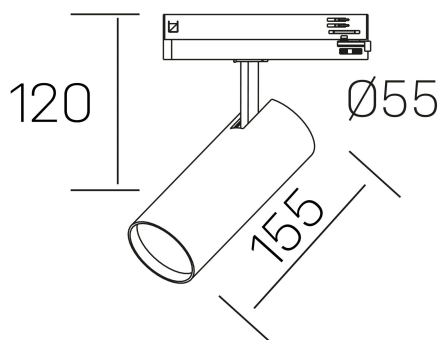

fame
K51500.02.TK.WH-WH.38.ST.8.30.DA

GENERAL DETAILS

INSTALLATION	Tracklight
FINISHES ALUMINIUM	White-White
LIGHT DIRECTION	Orientable
TILTING DEGREES	90°
ROTATION DEGREES	360°
BEAM ANGLE	38°
INT/EXT IP DEGREE	IP20
MATERIAL	Aluminum
IK DEGREE	IK02
UTILIZATION	Indoor
WARRANTY	3 years

ELECTRICAL DETAILS

LAMP	LED
POWER	20 W
COLOUR TEMPERATURE	3000K
LUMINOUS FLUX	1710 Lm
EFFICACY DIMMING	85 Lm/W
DIMABLE	DALI
DRIVER	Integrated
CLASS PROTECTION	II
COLOUR RENDERING INDEX	CRI >80
VOLTAGE	220-240 V
FRECUENCIA	50-60 Hz
CURRENT INTENSITY	500 mA
LIFE TIME	50.000 h

GENERAL DIMENSIONS

DIMENSIONS	155 x Ø 75 mm
HEIGHT	h 120 mm, h 95 mm
DIMENSIONES DE EMBALAJE	205 x 225 x 95 mm
PESO NETO	0.38

*Please might expect a max.15% figure reduction in finishes other than white