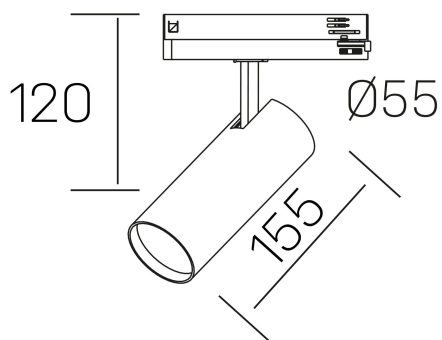

fame

K51500.02.TK.WH-WH.38.ST.8.30.DA

GENERAL DETAILS

INSTALLATION	Tracklight
FINISHES ALUMINIUM	White-White
LIGHT DIRECTION	Orientable
TILTING DEGREES	90°
ROTATION DEGREES	360°
BEAM ANGLE	38°
INT/EXT IP DEGREE	IP20
MATERIAL	Aluminum
IK DEGREE	IK02
UTILIZATION	Indoor
WARRANTY	5 years

ELECTRICAL DETAILS

LAMP	LED
POWER	20 W
COLOUR TEMPERATURE	3000K
LUMINOUS FLUX	1710 Lm
EFFICACY DIMMING	85 Lm/W
DIMABLE	DALI
DRIVER	Integrated
CLASS PROTECTION	II
COLOUR RENDERING INDEX	CRI >80
VOLTAGE	220-240 V
FRECUENCIA	50-60 Hz
CURRENT INTENSITY	500 mA
LIFE TIME	50.000 h

GENERAL DIMENSIONS

DIMENSIONS	155 x Ø 75 mm
HEIGHT	h 120 mm, h 95 mm
DIMENSIONES DE EMBALAJE	205 x 225 x 95 mm
PESO NETO	0.38

*Please might expect a max.15% figure reduction in finishes other than white