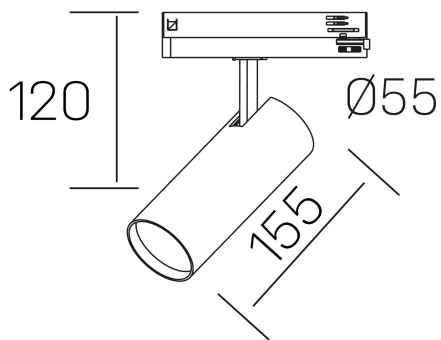

fame
K51500.02.TK.WH-WH.38.ST.8.30.DA

GENERAL DETAILS

INSTALLATION	Tracklight
FINISHES ALUMINIUM	White-White
LIGHT DIRECTION	Orientable
TILTING DEGREES	90°
ROTATION DEGREES	360°
BEAM ANGLE	38°
INT/EXT IP DEGREE	IP20
MATERIAL	Aluminum
IK DEGREE	IK02
UTILIZATION	Indoor
WARRANTY	3 years

ELECTRICAL DETAILS

LAMP	LED
POWER	20 W
COLOUR TEMPERATURE	3000K
LUMINOUS FLUX	1710 Lm
EFFICACY DIMMING	85 Lm/W
DIMABLE	DALI
DRIVER	Integrated
CLASS PROTECTION	II
COLOUR RENDERING INDEX	CRI >80
VOLTAGE	220-240 V
FRECUENCIA	50-60 Hz
CURRENT INTENSITY	500 mA
LIFE TIME	35.000 h

GENERAL DIMENSIONS

DIMENSIONS	155 x Ø 75 mm
HEIGHT	h 120 mm, h 95 mm
DIMENSIONES DE EMBALAJE	205 x 225 x 95 mm
PESO NETO	0.38

*Please might expect a max.15% figure reduction in finishes other than white