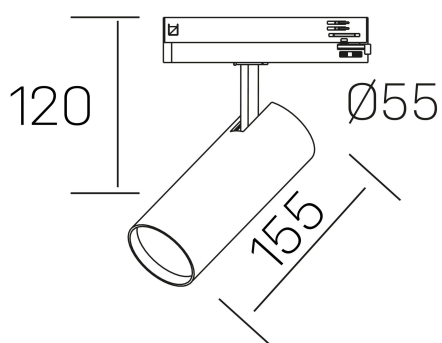

fame
K51500.02.TK.BK-BK.38.ST.8.30

GENERAL DETAILS

INSTALLATION	Tracklight
FINISHES ALUMINIUM	Black-Black
LIGHT DIRECTION	Orientable
TILTING DEGREES	90°
ROTATION DEGREES	360°
BEAM ANGLE	38°
INT/EXT IP DEGREE	IP20
MATERIAL	Aluminum
IK DEGREE	IK02
UTILIZATION	Indoor
WARRANTY	5 years

ELECTRICAL DETAILS

LAMP	LED
POWER	20 W
COLOUR TEMPERATURE	3000K
LUMINOUS FLUX	1710 Lm
EFFICACY DIMMING	85 Lm/W
DIMABLE	No Dim
DRIVER	Integrated
CLASS PROTECTION	II
COLOUR RENDERING INDEX	CRI >80
VOLTAGE	220-240 V
FRECUENCIA	50-60 Hz
CURRENT INTENSITY	500 mA
LIFE TIME	50.000 h

GENERAL DIMENSIONS

DIMENSIONS	155 x Ø 75 mm
HEIGHT	h 120 mm, h 95 mm
DIMENSIONES DE EMBALAJE	205 x 225 x 95 mm
PESO NETO	0.38

*Please might expect a max.15% figure reduction in finishes other than white