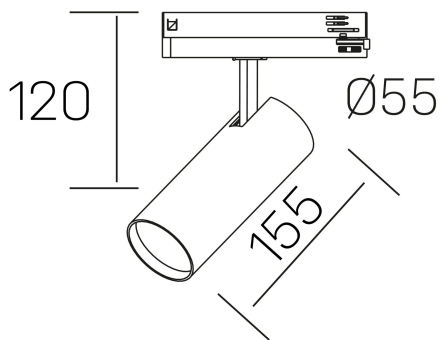

fame

K51500.02.TK.BK-BK.38.ST.8.30

GENERAL DETAILS

INSTALLATION	Tracklight
FINISHES ALUMINIUM	Black-Black
LIGHT DIRECTION	Orientable
TILTING DEGREES	90°
ROTATION DEGREES	360°
BEAM ANGLE	38°
INT/EXT IP DEGREE	IP20
MATERIAL	Aluminum
IK DEGREE	IK02
UTILIZATION	Indoor
WARRANTY	3 years

ELECTRICAL DETAILS

LAMP	LED
POWER	20 W
COLOUR TEMPERATURE	3000K
LUMINOUS FLUX	1710 Lm
EFFICACY DIMMING	85 Lm/W
DIMABLE	No Dim
DRIVER	Integrated
CLASS PROTECTION	II
COLOUR RENDERING INDEX	CRI >80
VOLTAGE	220-240 V
FRECUENCIA	50-60 Hz
CURRENT INTENSITY	500 mA
LIFE TIME	35.000 h

GENERAL DIMENSIONS

DIMENSIONS	155 x Ø 75 mm
HEIGHT	h 120 mm, h 95 mm
DIMENSIONES DE EMBALAJE	205 x 225 x 95 mm
PESO NETO	0.38

*Please might expect a max.15% figure reduction in finishes other than white