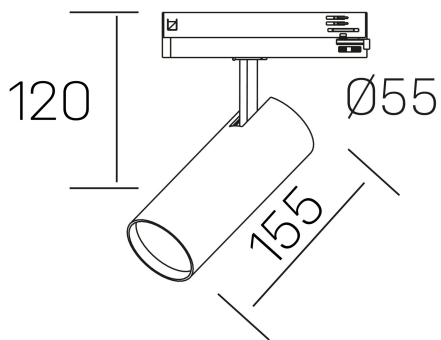

fame
K51500.02.TK.BK-BK.38.ST.8.30

GENERAL DETAILS

INSTALLATION	Tracklight
FINISHES ALUMINIUM	Black-Black
LIGHT DIRECTION	Orientable
TILTING DEGREES	90°
ROTATION DEGREES	360°
BEAM ANGLE	38°
INT/EXT IP DEGREE	IP20
MATERIAL	Aluminum
IK DEGREE	IK02
UTILIZATION	Indoor
WARRANTY	3 years

ELECTRICAL DETAILS

LAMP	LED
POWER	20 W
COLOUR TEMPERATURE	3000K
LUMINOUS FLUX	1710 Lm
EFFICACY DIMMING	85 Lm/W
DIMABLE	No Dim
DRIVER	Integrated
CLASS PROTECTION	II
COLOUR RENDERING INDEX	CRI >80
VOLTAGE	220-240 V
FRECUENCIA	50-60 Hz
CURRENT INTENSITY	500 mA
LIFE TIME	50.000 h

GENERAL DIMENSIONS

DIMENSIONS	155 x Ø 75 mm
HEIGHT	h 120 mm, h 95 mm
DIMENSIONES DE EMBALAJE	205 x 225 x 95 mm
PESO NETO	0.38

*Please might expect a max.15% figure reduction in finishes other than white