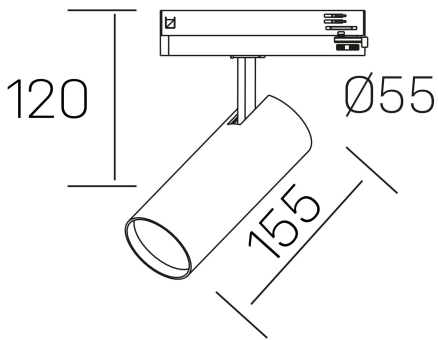

fame
K51500.02.TK.BK-BK.38.ST.8.30.DA

GENERAL DETAILS

INSTALLATION	Tracklight
FINISHES ALUMINIUM	Black-Black
LIGHT DIRECTION	Orientable
TILTING DEGREES	90°
ROTATION DEGREES	360°
BEAM ANGLE	38°
INT/EXT IP DEGREE	IP20
MATERIAL	Aluminum
IK DEGREE	IK02
UTILIZATION	Indoor
WARRANTY	3 years

ELECTRICAL DETAILS

LAMP	LED
POWER	20 W
COLOUR TEMPERATURE	3000K
LUMINOUS FLUX	1710 Lm
EFFICACY DIMMING	85 Lm/W
DIMABLE	DALI
DRIVER	Integrated
CLASS PROTECTION	II
COLOUR RENDERING INDEX	CRI >80
VOLTAGE	220-240 V
FRECUENCIA	50-60 Hz
CURRENT INTENSITY	500 mA
LIFE TIME	35.000 h

GENERAL DIMENSIONS

DIMENSIONS	155 x Ø 75 mm
HEIGHT	h 120 mm, h 95 mm
DIMENSIONES DE EMBALAJE	205 x 225 x 95 mm
PESO NETO	0.38

*Please might expect a max.15% figure reduction in finishes other than white