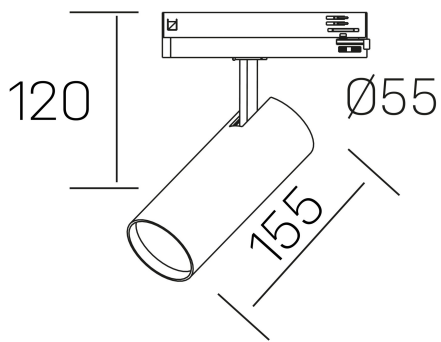

**fame**  
K51500.02.TK.BK-BK.38.ST.8.30.DA

## GENERAL DETAILS

INSTALLATION	Tracklight
FINISHES ALUMINIUM	Black-Black
LIGHT DIRECTION	Orientable
TILTING DEGREES	90°
ROTATION DEGREES	360°
BEAM ANGLE	38°
INT/EXT IP DEGREE	IP20
MATERIAL	Aluminum
IK DEGREE	IK02
UTILIZATION	Indoor
WARRANTY	5 years

## ELECTRICAL DETAILS

LAMP	LED
POWER	20 W
COLOUR TEMPERATURE	3000K
LUMINOUS FLUX	1710 Lm
EFFICACY DIMMING	85 Lm/W
DIMABLE	DALI
DRIVER	Integrated
CLASS PROTECTION	II
COLOUR RENDERING INDEX	CRI >80
VOLTAGE	220-240 V
FRECUENCIA	50-60 Hz
CURRENT INTENSITY	500 mA
LIFE TIME	50.000 h

## GENERAL DIMENSIONS

DIMENSIONS	155 x Ø 75 mm
HEIGHT	h 120 mm, h 95 mm
DIMENSIONES DE EMBALAJE	205 x 225 x 95 mm
PESO NETO	0.38

\*Please might expect a max.15% figure reduction in finishes other than white