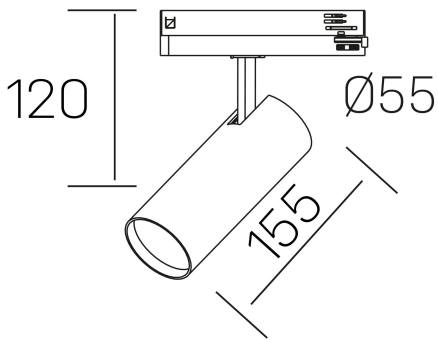

fame
K51500.02.TK.BK-BK.38.ST.8.30.DA

GENERAL DETAILS

INSTALLATION	Tracklight
FINISHES ALUMINIUM	Black-Black
LIGHT DIRECTION	Orientable
TILTING DEGREES	90°
ROTATION DEGREES	360°
BEAM ANGLE	38°
INT/EXT IP DEGREE	IP20
MATERIAL	Aluminum
IK DEGREE	IK02
UTILIZATION	Indoor
WARRANTY	3 years

ELECTRICAL DETAILS

LAMP	LED
POWER	20 W
COLOUR TEMPERATURE	3000K
LUMINOUS FLUX	1710 Lm
EFFICACY DIMMING	85 Lm/W
DIMABLE	DALI
DRIVER	Integrated
CLASS PROTECTION	II
COLOUR RENDERING INDEX	CRI >80
VOLTAGE	220-240 V
FRECUENCIA	50-60 Hz
CURRENT INTENSITY	500 mA
LIFE TIME	50.000 h

GENERAL DIMENSIONS

DIMENSIONS	155 x Ø 75 mm
HEIGHT	h 120 mm, h 95 mm
DIMENSIONES DE EMBALAJE	205 x 225 x 95 mm
PESO NETO	0.38

*Please might expect a max.15% figure reduction in finishes other than white