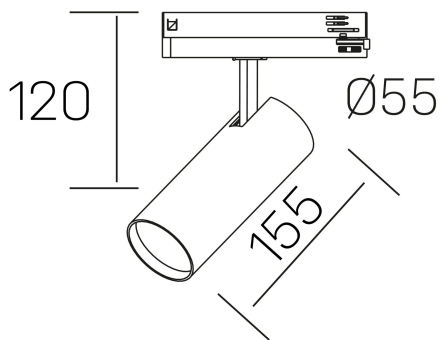

fame

K51500.01.TK.WH-WH.38.ST.8.40

GENERAL DETAILS

INSTALLATION	Tracklight
FINISHES ALUMINIUM	White-White
LIGHT DIRECTION	Orientable
TILTING DEGREES	90°
ROTATION DEGREES	360°
BEAM ANGLE	38°
INT/EXT IP DEGREE	IP20
MATERIAL	Aluminum
IK DEGREE	IK02
UTILIZATION	Indoor
WARRANTY	3 years

ELECTRICAL DETAILS

LAMP	LED
POWER	10W
COLOUR TEMPERATURE	4000K
LUMINOUS FLUX	850 lm
EFFICACY DIMMING	82 Lm/W
DIMABLE	No Dim
DRIVER	Integrated
CLASS PROTECTION	II
COLOUR RENDERING INDEX	CRI >80
VOLTAGE	220-240 V
FRECUENCIA	50-60 Hz
CURRENT INTENSITY	250 mA
LIFE TIME	50.000 h

GENERAL DIMENSIONS

DIMENSIONS	110 X Ø 55 mm
HEIGHT	h 120 mm, h 95 mm
DIMENSIONES DE EMBALAJE	175 x 190 x 75 mm
PESO NETO	0.38

*Please might expect a max.15% figure reduction in finishes other than white