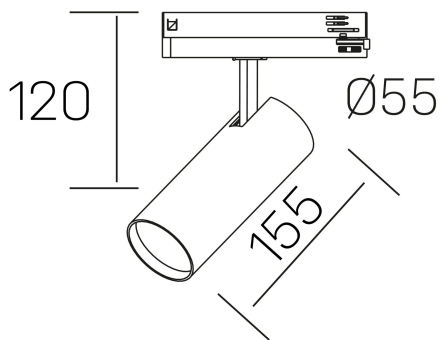

fame

K51500.01.TK.WH-WH.38.ST.8.40

GENERAL DETAILS

INSTALLATION	Tracklight
FINISHES ALUMINIUM	White-White
LIGHT DIRECTION	Orientable
TILTING DEGREES	90°
ROTATION DEGREES	360°
BEAM ANGLE	38°
INT/EXT IP DEGREE	IP20
MATERIAL	Aluminum
IK DEGREE	IK02
UTILIZATION	Indoor
WARRANTY	5 years

ELECTRICAL DETAILS

LAMP	LED
POWER	10W
COLOUR TEMPERATURE	4000K
LUMINOUS FLUX	850 lm
EFFICACY DIMMING	82 Lm/W
DIMABLE	No Dim
DRIVER	Integrated
CLASS PROTECTION	II
COLOUR RENDERING INDEX	CRI >80
VOLTAGE	220-240 V
FRECUENCIA	50-60 Hz
CURRENT INTENSITY	250 mA
LIFE TIME	50.000 h

GENERAL DIMENSIONS

DIMENSIONS	110 X Ø 55 mm
HEIGHT	h 120 mm, h 95 mm
DIMENSIONES DE EMBALAJE	175 x 190 x 75 mm
PESO NETO	0.38

*Please might expect a max.15% figure reduction in finishes other than white