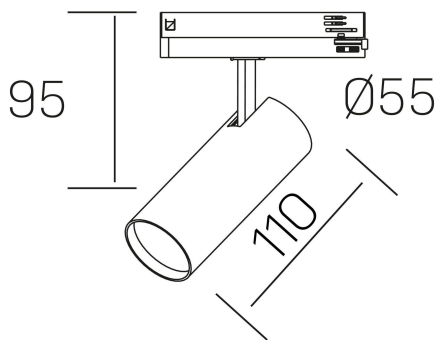

**fame**  
K51500.01.TK.WH-WH.38.ST.8.40.DA

## GENERAL DETAILS

INSTALLATION	Tracklight
FINISHES ALUMINIUM	White-White
LIGHT DIRECTION	Orientable
TILTING DEGREES	90°
ROTATION DEGREES	360°
BEAM ANGLE	38°
INT/EXT IP DEGREE	IP20
MATERIAL	Aluminum
IK DEGREE	IK02
UTILIZATION	Indoor
WARRANTY	3 years

## ELECTRICAL DETAILS

LAMP	LED
POWER	10W
COLOUR TEMPERATURE	4000K
LUMINOUS FLUX	850 lm
EFFICACY DIMMING	82 Lm/W
DIMABLE	DALI
DRIVER	Integrated
CLASS PROTECTION	II
COLOUR RENDERING INDEX	CRI >80
VOLTAGE	220-240 V
FRECUENCIA	50-60 Hz
CURRENT INTENSITY	250 mA
LIFE TIME	50.000 h

## GENERAL DIMENSIONS

DIMENSIONS	110 X Ø 55 mm
HEIGHT	h 120 mm, h 95 mm
DIMENSIONES DE EMBALAJE	175 x 190 x 75 mm
PESO NETO	0.38

\*Please might expect a max.15% figure reduction in finishes other than white