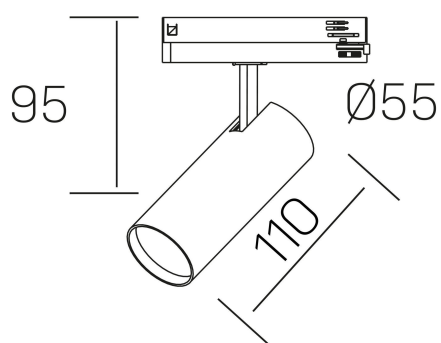

fame
K51500.01.TK.WH-WH.38.ST.8.40.DA

GENERAL DETAILS

INSTALLATION	Tracklight
FINISHES ALUMINIUM	White-White
LIGHT DIRECTION	Orientable
TILTING DEGREES	90°
ROTATION DEGREES	360°
BEAM ANGLE	38°
INT/EXT IP DEGREE	IP20
MATERIAL	Aluminum
IK DEGREE	IK02
UTILIZATION	Indoor
WARRANTY	5 years

ELECTRICAL DETAILS

LAMP	LED
POWER	10W
COLOUR TEMPERATURE	4000K
LUMINOUS FLUX	850 lm
EFFICACY DIMMING	82 Lm/W
DIMABLE	DALI
DRIVER	Integrated
CLASS PROTECTION	II
COLOUR RENDERING INDEX	CRI >80
VOLTAGE	220-240 V
FRECUENCIA	50-60 Hz
CURRENT INTENSITY	250 mA
LIFE TIME	50.000 h

GENERAL DIMENSIONS

DIMENSIONS	110 X Ø 55 mm
HEIGHT	h 120 mm, h 95 mm
DIMENSIONES DE EMBALAJE	175 x 190 x 75 mm
PESO NETO	0.38

*Please might expect a max.15% figure reduction in finishes other than white