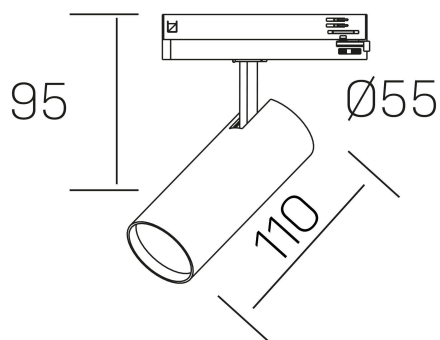

**fame**

K51500.01.TK.WH-WH.38.ST.8.30

## GENERAL DETAILS

INSTALLATION	Tracklight
FINISHES ALUMINIUM	White-White
LIGHT DIRECTION	Orientable
TILTING DEGREES	90°
ROTATION DEGREES	360°
BEAM ANGLE	38°
INT/EXT IP DEGREE	IP20
MATERIAL	Aluminum
IK DEGREE	IK02
UTILIZATION	Indoor
WARRANTY	5 years

## ELECTRICAL DETAILS

LAMP	LED
POWER	10W
COLOUR TEMPERATURE	3000K
LUMINOUS FLUX	830 lm
EFFICACY DIMMING	80 Lm/W
DIMABLE	No Dim
DRIVER	Integrated
CLASS PROTECTION	II
COLOUR RENDERING INDEX	CRI >80
VOLTAGE	220-240 V
FRECUENCIA	50-60 Hz
CURRENT INTENSITY	250 mA
LIFE TIME	50.000 h

## GENERAL DIMENSIONS

DIMENSIONS	110 X Ø 55 mm
HEIGHT	h 120 mm, h 95 mm
DIMENSIONES DE EMBALAJE	175 x 190 x 75 mm
PESO NETO	0.38

\*Please might expect a max.15% figure reduction in finishes other than white