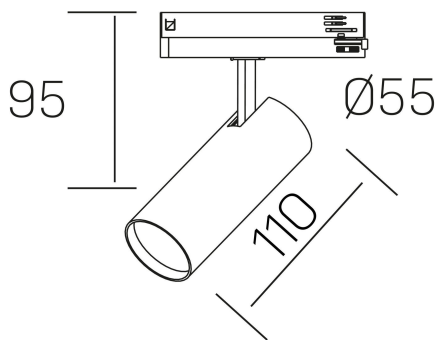

**fame**  
K51500.01.TK.WH-WH.38.ST.8.30

## GENERAL DETAILS

INSTALLATION	Tracklight
FINISHES ALUMINIUM	White-White
LIGHT DIRECTION	Orientable
TILTING DEGREES	90°
ROTATION DEGREES	360°
BEAM ANGLE	38°
INT/EXT IP DEGREE	IP20
MATERIAL	Aluminum
IK DEGREE	IK02
UTILIZATION	Indoor
WARRANTY	3 years

## ELECTRICAL DETAILS

LAMP	LED
POWER	10W
COLOUR TEMPERATURE	3000K
LUMINOUS FLUX	830 lm
EFFICACY DIMMING	80 Lm/W
DIMABLE	No Dim
DRIVER	Integrated
CLASS PROTECTION	II
COLOUR RENDERING INDEX	CRI >80
VOLTAGE	220-240 V
FRECUENCIA	50-60 Hz
CURRENT INTENSITY	250 mA
LIFE TIME	50.000 h

## GENERAL DIMENSIONS

DIMENSIONS	110 X Ø 55 mm
HEIGHT	h 120 mm, h 95 mm
DIMENSIONES DE EMBALAJE	175 x 190 x 75 mm
PESO NETO	0.38

\*Please might expect a max.15% figure reduction in finishes other than white