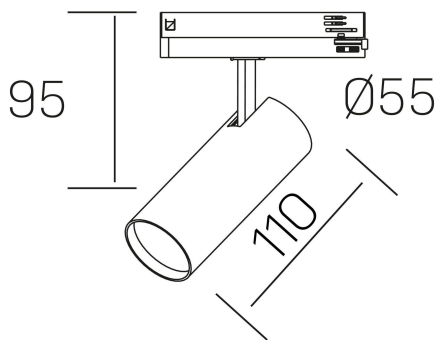

fame
K51500.01.TK.WH-WH.38.ST.8.30.DA

GENERAL DETAILS

INSTALLATION	Tracklight
FINISHES ALUMINIUM	White-White
LIGHT DIRECTION	Orientable
TILTING DEGREES	90°
ROTATION DEGREES	360°
BEAM ANGLE	38°
INT/EXT IP DEGREE	IP20
MATERIAL	Aluminum
IK DEGREE	IK02
UTILIZATION	Indoor
WARRANTY	5 years

ELECTRICAL DETAILS

LAMP	LED
POWER	10W
COLOUR TEMPERATURE	3000K
LUMINOUS FLUX	830 lm
EFFICACY DIMMING	80 Lm/W
DIMABLE	DALI
DRIVER	Integrated
CLASS PROTECTION	II
COLOUR RENDERING INDEX	CRI >80
VOLTAGE	220-240 V
FRECUENCIA	50-60 Hz
CURRENT INTENSITY	250 mA
LIFE TIME	50.000 h

GENERAL DIMENSIONS

DIMENSIONS	110 X Ø 55 mm
HEIGHT	h 120 mm, h 95 mm
DIMENSIONES DE EMBALAJE	175 x 190 x 75 mm
PESO NETO	0.38

*Please might expect a max.15% figure reduction in finishes other than white