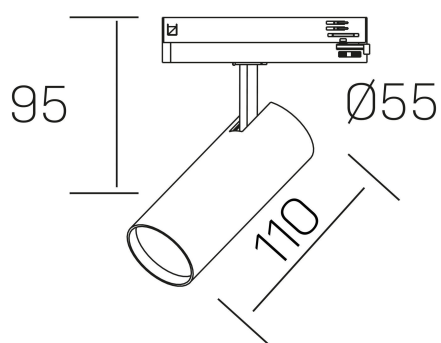

**fame**  
K51500.01.TK.WH-WH.38.ST.8.30.DA

## GENERAL DETAILS

INSTALLATION	Tracklight
FINISHES ALUMINIUM	White-White
LIGHT DIRECTION	Orientable
TILTING DEGREES	90°
ROTATION DEGREES	360°
BEAM ANGLE	38°
INT/EXT IP DEGREE	IP20
MATERIAL	Aluminum
IK DEGREE	IK02
UTILIZATION	Indoor
WARRANTY	3 years

## ELECTRICAL DETAILS

LAMP	LED
POWER	10W
COLOUR TEMPERATURE	3000K
LUMINOUS FLUX	830 lm
EFFICACY DIMMING	80 Lm/W
DIMABLE	DALI
DRIVER	Integrated
CLASS PROTECTION	II
COLOUR RENDERING INDEX	CRI >80
VOLTAGE	220-240 V
FRECUENCIA	50-60 Hz
CURRENT INTENSITY	250 mA
LIFE TIME	50.000 h

## GENERAL DIMENSIONS

DIMENSIONS	110 X Ø 55 mm
HEIGHT	h 120 mm, h 95 mm
DIMENSIONES DE EMBALAJE	175 x 190 x 75 mm
PESO NETO	0.38

\*Please might expect a max.15% figure reduction in finishes other than white