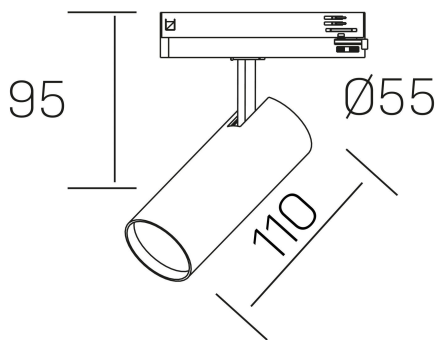

**fame**  
K51500.01.TK.BK-BK.38.ST.8.40

## GENERAL DETAILS

INSTALLATION	Tracklight
FINISHES ALUMINIUM	Black-Black
LIGHT DIRECTION	Orientable
TILTING DEGREES	90°
ROTATION DEGREES	360°
BEAM ANGLE	38°
INT/EXT IP DEGREE	IP20
MATERIAL	Aluminum
IK DEGREE	IK02
UTILIZATION	Indoor
WARRANTY	5 years

## ELECTRICAL DETAILS

LAMP	LED
POWER	10W
COLOUR TEMPERATURE	4000K
LUMINOUS FLUX	850 lm
EFFICACY DIMMING	82 Lm/W
DIMABLE	No Dim
DRIVER	Integrated
CLASS PROTECTION	II
COLOUR RENDERING INDEX	CRI >80
VOLTAGE	220-240 V
FRECUENCIA	50-60 Hz
CURRENT INTENSITY	250 mA
LIFE TIME	50.000 h

## GENERAL DIMENSIONS

DIMENSIONS	110 X Ø 55 mm
HEIGHT	h 120 mm, h 95 mm
DIMENSIONES DE EMBALAJE	175 x 190 x 75 mm
PESO NETO	0.38

\*Please might expect a max.15% figure reduction in finishes other than white