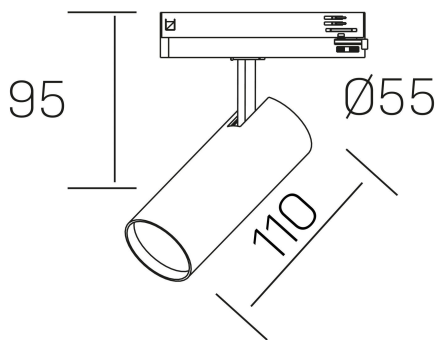

fame
K51500.01.TK.BK-BK.38.ST.8.40

GENERAL DETAILS

INSTALLATION	Tracklight
FINISHES ALUMINIUM	Black-Black
LIGHT DIRECTION	Orientable
TILTING DEGREES	90°
ROTATION DEGREES	360°
BEAM ANGLE	38°
INT/EXT IP DEGREE	IP20
MATERIAL	Aluminum
IK DEGREE	IK02
UTILIZATION	Indoor
WARRANTY	3 years

ELECTRICAL DETAILS

LAMP	LED
POWER	10W
COLOUR TEMPERATURE	4000K
LUMINOUS FLUX	850 lm
EFFICACY DIMMING	82 Lm/W
DIMABLE	No Dim
DRIVER	Integrated
CLASS PROTECTION	II
COLOUR RENDERING INDEX	CRI >80
VOLTAGE	220-240 V
FRECUENCIA	50-60 Hz
CURRENT INTENSITY	250 mA
LIFE TIME	50.000 h

GENERAL DIMENSIONS

DIMENSIONS	110 X Ø 55 mm
HEIGHT	h 120 mm, h 95 mm
DIMENSIONES DE EMBALAJE	175 x 190 x 75 mm
PESO NETO	0.38

*Please might expect a max.15% figure reduction in finishes other than white