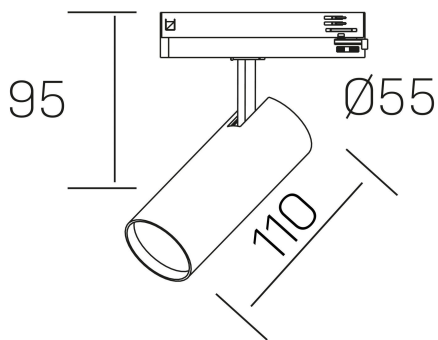

fame
K51500.01.TK.BK-BK.38.ST.8.40.DA

GENERAL DETAILS

INSTALLATION	Tracklight
FINISHES ALUMINIUM	Black-Black
LIGHT DIRECTION	Orientable
TILTING DEGREES	90°
ROTATION DEGREES	360°
BEAM ANGLE	38°
INT/EXT IP DEGREE	IP20
MATERIAL	Aluminum
IK DEGREE	IK02
UTILIZATION	Indoor
WARRANTY	5 years

ELECTRICAL DETAILS

LAMP	LED
POWER	10W
COLOUR TEMPERATURE	4000K
LUMINOUS FLUX	850 lm
EFFICACY DIMMING	82 Lm/W
DIMABLE	DALI
DRIVER	Integrated
CLASS PROTECTION	II
COLOUR RENDERING INDEX	CRI >80
VOLTAGE	220-240 V
FRECUENCIA	50-60 Hz
CURRENT INTENSITY	250 mA
LIFE TIME	50.000 h

GENERAL DIMENSIONS

DIMENSIONS	110 X Ø 55 mm
HEIGHT	h 120 mm, h 95 mm
DIMENSIONES DE EMBALAJE	175 x 190 x 75 mm
PESO NETO	0.38

*Please might expect a max.15% figure reduction in finishes other than white