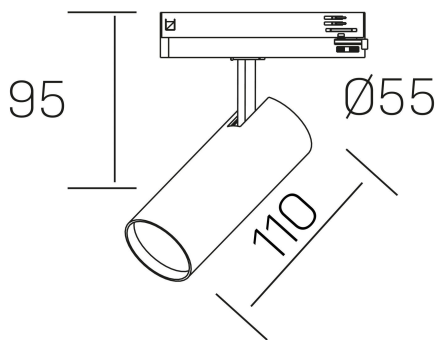

fame
K51500.01.TK.BK-BK.38.ST.8.40.DA

GENERAL DETAILS

INSTALLATION	Tracklight
FINISHES ALUMINIUM	Black-Black
LIGHT DIRECTION	Orientable
TILTING DEGREES	90°
ROTATION DEGREES	360°
BEAM ANGLE	38°
INT/EXT IP DEGREE	IP20
MATERIAL	Aluminum
IK DEGREE	IK02
UTILIZATION	Indoor
WARRANTY	3 years

ELECTRICAL DETAILS

LAMP	LED
POWER	10W
COLOUR TEMPERATURE	4000K
LUMINOUS FLUX	850 lm
EFFICACY DIMMING	82 Lm/W
DIMABLE	DALI
DRIVER	Integrated
CLASS PROTECTION	II
COLOUR RENDERING INDEX	CRI >80
VOLTAGE	220-240 V
FRECUENCIA	50-60 Hz
CURRENT INTENSITY	250 mA
LIFE TIME	50.000 h

GENERAL DIMENSIONS

DIMENSIONS	110 X Ø 55 mm
HEIGHT	h 120 mm, h 95 mm
DIMENSIONES DE EMBALAJE	175 x 190 x 75 mm
PESO NETO	0.38

*Please might expect a max.15% figure reduction in finishes other than white