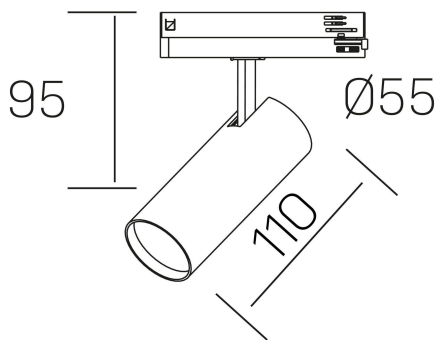

fame
K51500.01.TK.BK-BK.38.ST.8.30

GENERAL DETAILS

INSTALLATION	Tracklight
FINISHES ALUMINIUM	Black-Black
LIGHT DIRECTION	Orientable
TILTING DEGREES	90°
ROTATION DEGREES	360°
BEAM ANGLE	38°
INT/EXT IP DEGREE	IP20
MATERIAL	Aluminum
IK DEGREE	IK02
UTILIZATION	Indoor
WARRANTY	5 years

ELECTRICAL DETAILS

LAMP	LED
POWER	10W
COLOUR TEMPERATURE	3000K
LUMINOUS FLUX	830 lm
EFFICACY DIMMING	80 Lm/W
DIMABLE	No Dim
DRIVER	Integrated
CLASS PROTECTION	II
COLOUR RENDERING INDEX	CRI >80
VOLTAGE	220-240 V
FRECUENCIA	50-60 Hz
CURRENT INTENSITY	250 mA
LIFE TIME	50.000 h

GENERAL DIMENSIONS

DIMENSIONS	110 X Ø 55 mm
HEIGHT	h 120 mm, h 95 mm
DIMENSIONES DE EMBALAJE	175 x 190 x 75 mm
PESO NETO	0.38

*Please might expect a max.15% figure reduction in finishes other than white