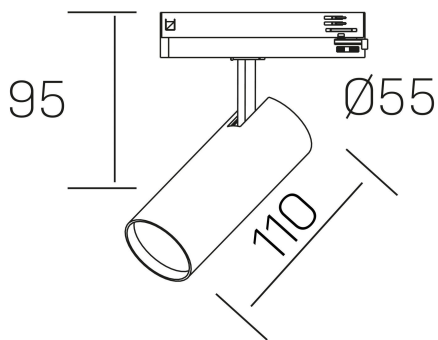

fame
K51500.01.TK.BK-BK.38.ST.8.30

GENERAL DETAILS

INSTALLATION	Tracklight
FINISHES ALUMINIUM	Black-Black
LIGHT DIRECTION	Orientable
TILTING DEGREES	90°
ROTATION DEGREES	360°
BEAM ANGLE	38°
INT/EXT IP DEGREE	IP20
MATERIAL	Aluminum
IK DEGREE	IK02
UTILIZATION	Indoor
WARRANTY	3 years

ELECTRICAL DETAILS

LAMP	LED
POWER	10W
COLOUR TEMPERATURE	3000K
LUMINOUS FLUX	830 lm
EFFICACY DIMMING	80 Lm/W
DIMABLE	No Dim
DRIVER	Integrated
CLASS PROTECTION	II
COLOUR RENDERING INDEX	CRI >80
VOLTAGE	220-240 V
FRECUENCIA	50-60 Hz
CURRENT INTENSITY	250 mA
LIFE TIME	50.000 h

GENERAL DIMENSIONS

DIMENSIONS	110 X Ø 55 mm
HEIGHT	h 120 mm, h 95 mm
DIMENSIONES DE EMBALAJE	175 x 190 x 75 mm
PESO NETO	0.38

*Please might expect a max.15% figure reduction in finishes other than white