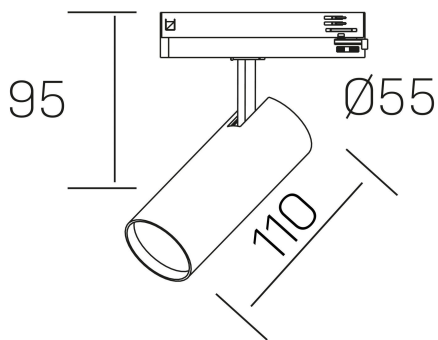

fame
K51500.01.TK.BK-BK.38.ST.8.30

GENERAL DETAILS

INSTALLATION	Tracklight
FINISHES ALUMINIUM	Black-Black
LIGHT DIRECTION	Orientable
TILTING DEGREES	90°
ROTATION DEGREES	360°
BEAM ANGLE	38°
INT/EXT IP DEGREE	IP20
MATERIAL	Aluminum
IK DEGREE	IK02
UTILIZATION	Indoor
WARRANTY	3 years

ELECTRICAL DETAILS

LAMP	LED
POWER	10W
COLOUR TEMPERATURE	3000K
LUMINOUS FLUX	830 lm
EFFICACY DIMMING	80 Lm/W
DIMABLE	No Dim
DRIVER	Integrated
CLASS PROTECTION	II
COLOUR RENDERING INDEX	CRI >80
VOLTAGE	220-240 V
FRECUENCIA	50-60 Hz
CURRENT INTENSITY	250 mA
LIFE TIME	35.000 h

GENERAL DIMENSIONS

DIMENSIONS	110 X Ø 55 mm
HEIGHT	h 120 mm, h 95 mm
DIMENSIONES DE EMBALAJE	175 x 190 x 75 mm
PESO NETO	0.38

*Please might expect a max.15% figure reduction in finishes other than white