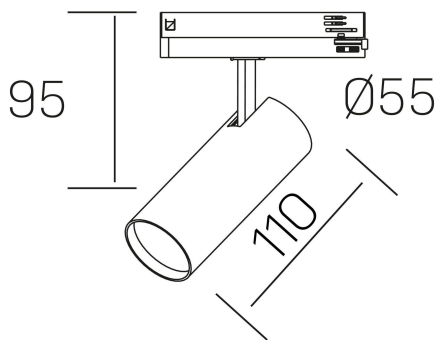

fame
K51500.01.TK.BK-BK.38.ST.8.30.DA

GENERAL DETAILS

INSTALLATION	Tracklight
FINISHES ALUMINIUM	Black-Black
LIGHT DIRECTION	Orientable
TILTING DEGREES	90°
ROTATION DEGREES	360°
BEAM ANGLE	38°
INT/EXT IP DEGREE	IP20
MATERIAL	Aluminum
IK DEGREE	IK02
UTILIZATION	Indoor
WARRANTY	3 years

ELECTRICAL DETAILS

LAMP	LED
POWER	10W
COLOUR TEMPERATURE	3000K
LUMINOUS FLUX	830 lm
EFFICACY DIMMING	80 Lm/W
DIMABLE	DALI
DRIVER	Integrated
CLASS PROTECTION	II
COLOUR RENDERING INDEX	CRI >80
VOLTAGE	220-240 V
FRECUENCIA	50-60 Hz
CURRENT INTENSITY	250 mA
LIFE TIME	50.000 h

GENERAL DIMENSIONS

DIMENSIONS	110 X Ø 55 mm
HEIGHT	h 120 mm, h 95 mm
DIMENSIONES DE EMBALAJE	175 x 190 x 75 mm
PESO NETO	0.38

*Please might expect a max.15% figure reduction in finishes other than white