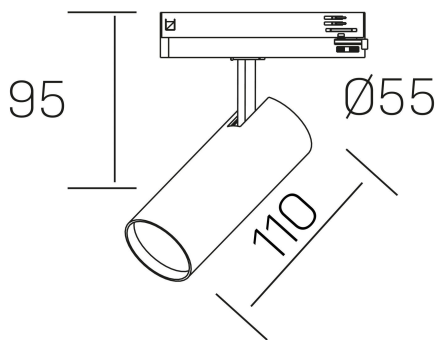

**fame**  
K51500.01.TK.BK-BK.38.ST.8.30.DA

## GENERAL DETAILS

INSTALLATION	Tracklight
FINISHES ALUMINIUM	Black-Black
LIGHT DIRECTION	Orientable
TILTING DEGREES	90°
ROTATION DEGREES	360°
BEAM ANGLE	38°
INT/EXT IP DEGREE	IP20
MATERIAL	Aluminum
IK DEGREE	IK02
UTILIZATION	Indoor
WARRANTY	5 years

## ELECTRICAL DETAILS

LAMP	LED
POWER	10W
COLOUR TEMPERATURE	3000K
LUMINOUS FLUX	830 lm
EFFICACY DIMMING	80 Lm/W
DIMABLE	DALI
DRIVER	Integrated
CLASS PROTECTION	II
COLOUR RENDERING INDEX	CRI >80
VOLTAGE	220-240 V
FRECUENCIA	50-60 Hz
CURRENT INTENSITY	250 mA
LIFE TIME	50.000 h

## GENERAL DIMENSIONS

DIMENSIONS	110 X Ø 55 mm
HEIGHT	h 120 mm, h 95 mm
DIMENSIONES DE EMBALAJE	175 x 190 x 75 mm
PESO NETO	0.38

\*Please might expect a max.15% figure reduction in finishes other than white