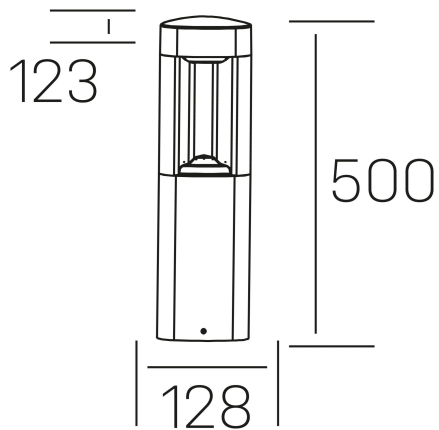

esti floor
K60300.02.FL.DG-DG.ST.8.30

GENERAL DETAILS

INSTALLATION	Floor
FINISHES ALUMINIUM	Dark Grey-Dark Grey
LIGHT DIRECTION	Fixed
INT/EXT IP DEGREE	IP 54
MATERIAL	Aluminum
IK DEGREE	IK08
UTILIZATION	Outdoor
WARRANTY	3 years

ELECTRICAL DETAILS

LAMP	LED
POWER	9 W
COLOUR TEMPERATURE	3000K
LUMINOUS FLUX	350 Lm
EFFICACY DIMMING	40 Lm/W
DRIVER	Integrated
CLASS PROTECTION	I
COLOUR RENDERING INDEX	CRI >80
VOLTAGE	220-240 V
FRECUENCIA	50-60 Hz
CURRENT INTENSITY	300 mA
LIFE TIME	50.000 h

GENERAL DIMENSIONS

DIMENSIONS	128X123 mm
HEIGHT	h 500 mm
DIMENSIONES DE EMBALAJE	N/A
PESO NETO	1.06

*Please might expect a max.15% figure reduction in finishes other than white