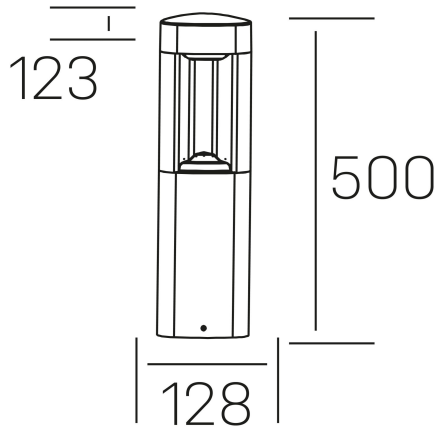

esti floor
K60300.02.FL.DG-DG.ST.8.30

GENERAL DETAILS

INSTALLATION	Floor
FINISHES ALUMINIUM	Dark Grey-Dark Grey
LIGHT DIRECTION	Fixed
INT/EXT IP DEGREE	IP 54
MATERIAL	Aluminum
IK DEGREE	IK08
UTILIZATION	Outdoor
WARRANTY	3 years

ELECTRICAL DETAILS

LAMP	LED
POWER	9 W
COLOUR TEMPERATURE	3000K
LUMINOUS FLUX	350 Lm
EFFICACY DIMMING	40 Lm/W
DRIVER	Integrated
CLASS PROTECTION	I
COLOUR RENDERING INDEX	CRI >80
VOLTAGE	220-240 V
FRECUENCIA	50-60 Hz
CURRENT INTENSITY	300 mA
LIFE TIME	35.000 h

GENERAL DIMENSIONS

DIMENSIONS	128X123 mm
HEIGHT	h 500 mm
DIMENSIONES DE EMBALAJE	N/A
PESO NETO	1.06

*Please might expect a max.15% figure reduction in finishes other than white