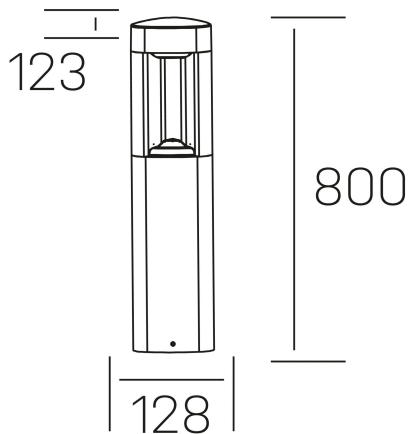

**esti floor**  
K60300.03.FL.DG-DG.ST.8.30

#### GENERAL DETAILS

INSTALLATION	Floor
FINISHES ALUMINIUM	Dark Grey-Dark Grey
LIGHT DIRECTION	Fixed
INT/EXT IP DEGREE	IP 54
MATERIAL	Aluminum
IK DEGREE	IK08
UTILIZATION	Outdoor
WARRANTY	3 years

#### ELECTRICAL DETAILS

LAMP	LED
POWER	9 W
COLOUR TEMPERATURE	3000K
LUMINOUS FLUX	350 Lm
EFFICACY DIMMING	40 Lm/W
DRIVER	Integrated
CLASS PROTECTION	I
COLOUR RENDERING INDEX	CRI >80
VOLTAGE	220-240 V
FRECUENCIA	50-60 Hz
CURRENT INTENSITY	300 mA
LIFE TIME	50.000 h

#### GENERAL DIMENSIONS

DIMENSIONS	128X123 mm
HEIGHT	h 800 mm
DIMENSIONES DE EMBALAJE	N/A
PESO NETO	1.48

\*Please might expect a max.15% figure reduction in finishes other than white