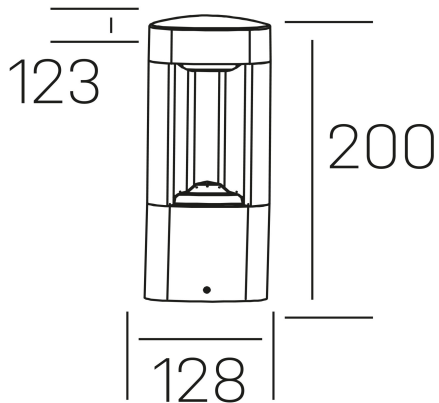

esti floor
K60300.01.FL.DG-DG.ST.8.30

GENERAL DETAILS

INSTALLATION	Floor
FINISHES ALUMINIUM	Dark Grey-Dark Grey
LIGHT DIRECTION	Fixed
INT/EXT IP DEGREE	IP 54
MATERIAL	Aluminum
IK DEGREE	IK08
UTILIZATION	Outdoor
WARRANTY	5 years

ELECTRICAL DETAILS

LAMP	LED
POWER	9 W
COLOUR TEMPERATURE	3000K
LUMINOUS FLUX	270 Lm
EFFICACY DIMMING	30 Lm/W
DRIVER	Integrated
CLASS PROTECTION	I
COLOUR RENDERING INDEX	CRI >80
VOLTAGE	220-240 V
CURRENT INTENSITY	300 mA
LIFE TIME	50.000 h

GENERAL DIMENSIONS

DIMENSIONS	128X123 mm
HEIGHT	h 200 mm
DIMENSIONES DE EMBALAJE	N/A
PESO NETO	1.9

*Please might expect a max.15% figure reduction in finishes other than white