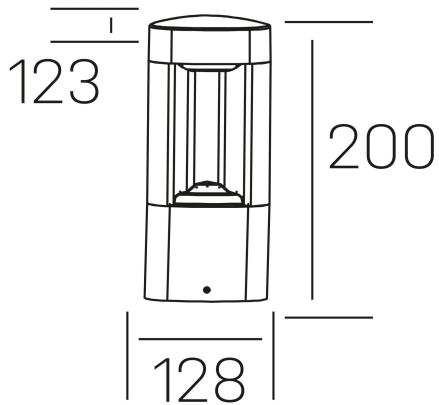

esti floor
K60300.01.FL.DG-DG.ST.8.30

GENERAL DETAILS

INSTALLATION	Floor
FINISHES ALUMINIUM	Dark Grey-Dark Grey
LIGHT DIRECTION	Fixed
INT/EXT IP DEGREE	IP 54
MATERIAL	Aluminum
IK DEGREE	IK08
UTILIZATION	Outdoor
WARRANTY	3 years

ELECTRICAL DETAILS

LAMP	LED
POWER	9 W
COLOUR TEMPERATURE	3000K
LUMINOUS FLUX	270 Lm
EFFICACY DIMMING	30 Lm/W
DRIVER	Integrated
CLASS PROTECTION	I
COLOUR RENDERING INDEX	CRI >80
VOLTAGE	220-240 V
FRECUENCIA	50-60 Hz
CURRENT INTENSITY	300 mA
LIFE TIME	50.000 h

GENERAL DIMENSIONS

DIMENSIONS	128X123 mm
HEIGHT	h-200mm
DIMENSIONES DE EMBALAJE	N/A
PESO NETO	1.9

*Please might expect a max.15% figure reduction in finishes other than white