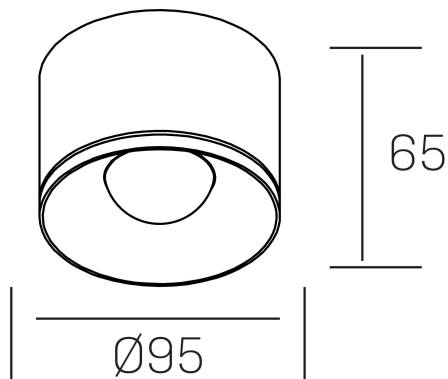

eryl
K51000.03.SR.WH-WH.36.ST.8.40

GENERAL DETAILS

INSTALLATION	Surface
FINISHES ALUMINIUM	White-White
LIGHT DIRECTION	Fixed
BEAM ANGLE	36°
INT/EXT IP DEGREE	IP20
MATERIAL	Aluminum
IK DEGREE	IK 6
UTILIZATION	Indoor
WARRANTY	3 years

ELECTRICAL DETAILS

LAMP	LED
POWER	20 W
COLOUR TEMPERATURE	4000K
LUMINOUS FLUX	1520 Lm
EFFICACY DIMMING	76 Lm/W
DIMABLE	No Dim
DRIVER	Integrated
CLASS PROTECTION	II
COLOUR RENDERING INDEX	CRI >80
VOLTAGE	220-240 V
FRECUENCIA	50-60 Hz
LIFE TIME	35.000 h

GENERAL DIMENSIONS

DIMENSIONS	Ø 95 mm
HEIGHT	h 65mm
DIMENSIONES DE EMBALAJE	100 × 100 × 75 mm

*Please might expect a max.15% figure reduction in finishes other than white