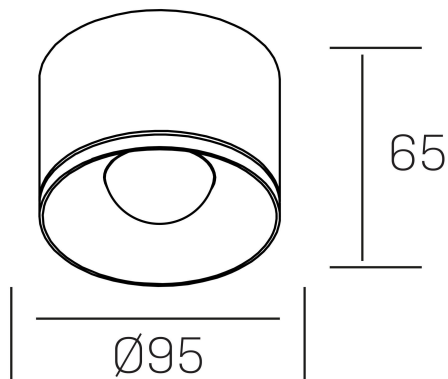

eryl
K51000.03.SR.WH-WH.36.ST.8.40

GENERAL DETAILS

INSTALLATION	Surface
FINISHES ALUMINIUM	White-White
LIGHT DIRECTION	Fixed
BEAM ANGLE	36°
INT/EXT IP DEGREE	IP20
MATERIAL	Aluminum
IK DEGREE	IK 6
UTILIZATION	Indoor
WARRANTY	3 years

ELECTRICAL DETAILS

LAMP	LED
POWER	20 W
COLOUR TEMPERATURE	4000K
LUMINOUS FLUX	1520 Lm
EFFICACY DIMMING	76 Lm/W
DIMABLE	No Dim
DRIVER	Integrated
CLASS PROTECTION	II
COLOUR RENDERING INDEX	CRI >80
VOLTAGE	220-240 V
FRECUENCIA	50-60 Hz
LIFE TIME	50.000 h

GENERAL DIMENSIONS

DIMENSIONS	Ø 95 mm
HEIGHT	h 65mm
DIMENSIONES DE EMBALAJE	100 × 100 × 75 mm

*Please might expect a max.15% figure reduction in finishes other than white