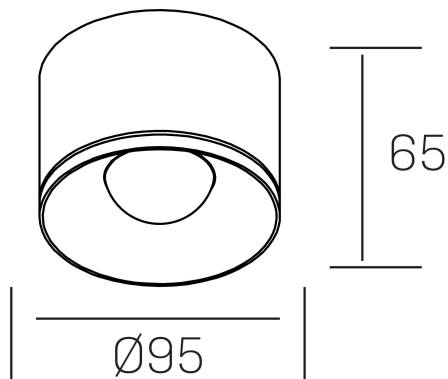

**eryl**  
K51000.03.SR.WH-WH.36.ST.8.40

#### GENERAL DETAILS

INSTALLATION	Surface
FINISHES ALUMINIUM	White-White
LIGHT DIRECTION	Fixed
BEAM ANGLE	36°
INT/EXT IP DEGREE	IP20
MATERIAL	Aluminum
IK DEGREE	IK 6
UTILIZATION	Indoor
WARRANTY	5 years

#### ELECTRICAL DETAILS

LAMP	LED
POWER	20 W
COLOUR TEMPERATURE	4000K
LUMINOUS FLUX	1520 Lm
EFFICACY DIMMING	76 Lm/W
DIMABLE	No Dim
DRIVER	Integrated
CLASS PROTECTION	II
COLOUR RENDERING INDEX	CRI >80
VOLTAGE	220-240 V
FRECUENCIA	50-60 Hz
LIFE TIME	50.000 h

#### GENERAL DIMENSIONS

DIMENSIONS	Ø 95 mm
HEIGHT	h 65mm
DIMENSIONES DE EMBALAJE	100 × 100 × 75 mm

\*Please might expect a max.15% figure reduction in finishes other than white