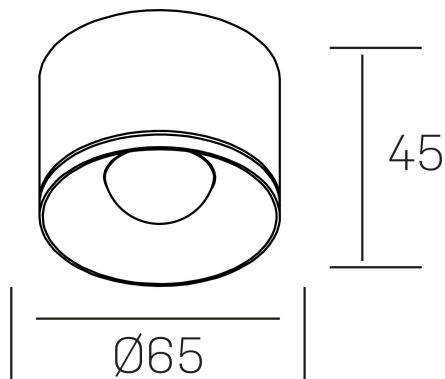

eryl
K51000.01.SR.BK-BK.36.ST.8.30

GENERAL DETAILS

INSTALLATION	Surface
FINISHES ALUMINIUM	Black-Black
LIGHT DIRECTION	Fixed
BEAM ANGLE	36°
INT/EXT IP DEGREE	IP20
MATERIAL	Aluminum
IK DEGREE	IK 6
UTILIZATION	Indoor
WARRANTY	3 years

ELECTRICAL DETAILS

LAMP	LED
POWER	8 W
COLOUR TEMPERATURE	3000K
LUMINOUS FLUX	570 lm
EFFICACY DIMMING	71 Lm/W
DIMABLE	No Dim
DRIVER	Integrated
CLASS PROTECTION	II
COLOUR RENDERING INDEX	CRI >80
VOLTAGE	220-240 V
FRECUENCIA	50-60 Hz
LIFE TIME	50.000 h

GENERAL DIMENSIONS

DIMENSIONS	Ø 65 mm
HEIGHT	h 45 mm
DIMENSIONES DE EMBALAJE	70 × 70 × 50 mm

*Please might expect a max.15% figure reduction in finishes other than white