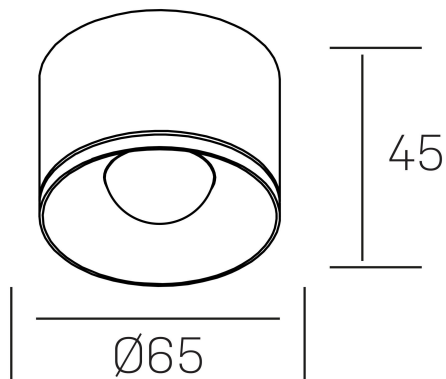

eryl
K51000.01.SR.BK-BK.36.ST.8.30

GENERAL DETAILS

INSTALLATION	Surface
FINISHES ALUMINIUM	Black-Black
LIGHT DIRECTION	Fixed
BEAM ANGLE	36°
INT/EXT IP DEGREE	IP20
MATERIAL	Aluminum
IK DEGREE	IK 6
UTILIZATION	Indoor
WARRANTY	3 years

ELECTRICAL DETAILS

LAMP	LED
POWER	8 W
COLOUR TEMPERATURE	3000K
LUMINOUS FLUX	570 lm
EFFICACY DIMMING	71 Lm/W
DIMABLE	No Dim
DRIVER	Integrated
CLASS PROTECTION	II
COLOUR RENDERING INDEX	CRI >80
VOLTAGE	220-240 V
FRECUENCIA	50-60 Hz
LIFE TIME	35.000 h

GENERAL DIMENSIONS

DIMENSIONS	Ø 65 mm
HEIGHT	h 45 mm
DIMENSIONES DE EMBALAJE	70 × 70 × 50 mm

*Please might expect a max.15% figure reduction in finishes other than white