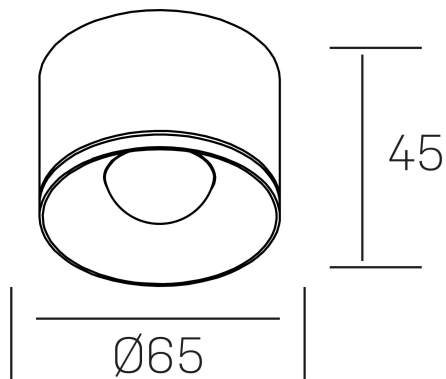

eryl
K51000.01.SR.BK-BK.36.ST.8.30

GENERAL DETAILS

INSTALLATION	Surface
FINISHES ALUMINIUM	Black-Black
LIGHT DIRECTION	Fixed
BEAM ANGLE	36°
INT/EXT IP DEGREE	IP20
MATERIAL	Aluminum
IK DEGREE	IK 6
UTILIZATION	Indoor
WARRANTY	5 years

ELECTRICAL DETAILS

LAMP	LED
POWER	8 W
COLOUR TEMPERATURE	3000K
LUMINOUS FLUX	570 lm
EFFICACY DIMMING	71 Lm/W
DIMABLE	No Dim
DRIVER	Integrated
CLASS PROTECTION	II
COLOUR RENDERING INDEX	CRI >80
VOLTAGE	220-240 V
FRECUENCIA	50-60 Hz
LIFE TIME	50.000 h

GENERAL DIMENSIONS

DIMENSIONS	Ø 65 mm
HEIGHT	h 45 mm
DIMENSIONES DE EMBALAJE	70 × 70 × 50 mm

*Please might expect a max.15% figure reduction in finishes other than white