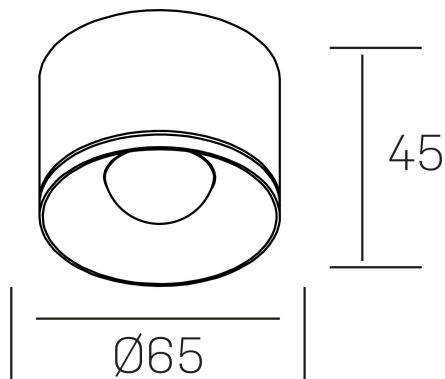

**eryl**  
K51000.01.SR.BK-BK.36.ST.8.40

#### GENERAL DETAILS

INSTALLATION	Surface
FINISHES ALUMINIUM	Black-Black
LIGHT DIRECTION	Fixed
BEAM ANGLE	36°
INT/EXT IP DEGREE	IP20
MATERIAL	Aluminum
IK DEGREE	IK 6
UTILIZATION	Indoor
WARRANTY	5 years

#### ELECTRICAL DETAILS

LAMP	LED
POWER	8 W
COLOUR TEMPERATURE	4000K
LUMINOUS FLUX	592 Lm
EFFICACY DIMMING	74 Lm/W
DIMABLE	No Dim
DRIVER	Integrated
CLASS PROTECTION	II
COLOUR RENDERING INDEX	CRI >80
VOLTAGE	220-240 V
FRECUENCIA	50-60 Hz
LIFE TIME	50.000 h

#### GENERAL DIMENSIONS

DIMENSIONS	Ø 65 mm
HEIGHT	h 45 mm
DIMENSIONES DE EMBALAJE	70 × 70 × 50 mm

\*Please might expect a max.15% figure reduction in finishes other than white