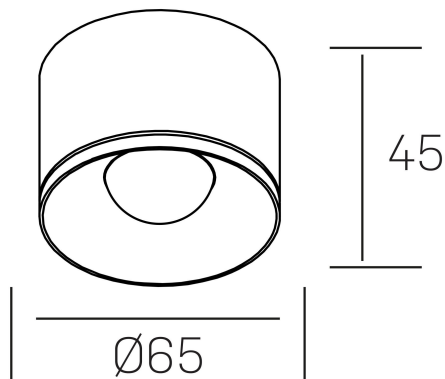

eryl
K51000.01.SR.BK-BK.36.ST.8.40

GENERAL DETAILS

INSTALLATION	Surface
FINISHES ALUMINIUM	Black-Black
LIGHT DIRECTION	Fixed
BEAM ANGLE	36°
INT/EXT IP DEGREE	IP20
MATERIAL	Aluminum
IK DEGREE	IK 6
UTILIZATION	Indoor
WARRANTY	3 years

ELECTRICAL DETAILS

LAMP	LED
POWER	8 W
COLOUR TEMPERATURE	4000K
LUMINOUS FLUX	592 Lm
EFFICACY DIMMING	74 Lm/W
DIMABLE	No Dim
DRIVER	Integrated
CLASS PROTECTION	II
COLOUR RENDERING INDEX	CRI >80
VOLTAGE	220-240 V
FRECUENCIA	50-60 Hz
LIFE TIME	35.000 h

GENERAL DIMENSIONS

DIMENSIONS	Ø 65 mm
HEIGHT	h 45 mm
DIMENSIONES DE EMBALAJE	70 × 70 × 50 mm

*Please might expect a max.15% figure reduction in finishes other than white