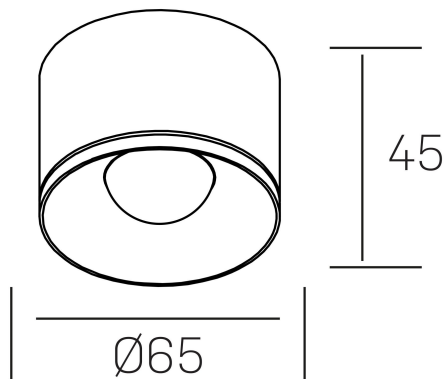

eryl
K51000.01.SR.BK-BK.36.ST.8.40

GENERAL DETAILS

INSTALLATION	Surface
FINISHES ALUMINIUM	Black-Black
LIGHT DIRECTION	Fixed
BEAM ANGLE	36°
INT/EXT IP DEGREE	IP20
MATERIAL	Aluminum
IK DEGREE	IK 6
UTILIZATION	Indoor
WARRANTY	3 years

ELECTRICAL DETAILS

LAMP	LED
POWER	8 W
COLOUR TEMPERATURE	4000K
LUMINOUS FLUX	592 Lm
EFFICACY DIMMING	74 Lm/W
DIMABLE	No Dim
DRIVER	Integrated
CLASS PROTECTION	II
COLOUR RENDERING INDEX	CRI >80
VOLTAGE	220-240 V
FRECUENCIA	50-60 Hz
LIFE TIME	50.000 h

GENERAL DIMENSIONS

DIMENSIONS	Ø 65 mm
HEIGHT	h 45 mm
DIMENSIONES DE EMBALAJE	70 × 70 × 50 mm

*Please might expect a max.15% figure reduction in finishes other than white