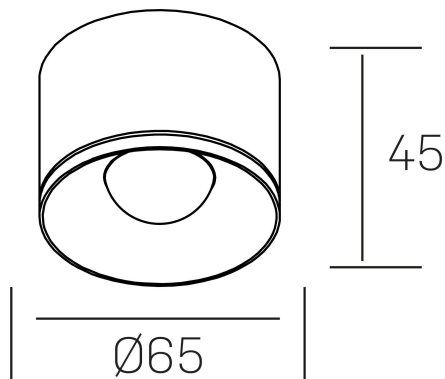

eryl
K51000.01.SR.WH-WH.36.ST.8.30

GENERAL DETAILS

INSTALLATION	Surface
FINISHES ALUMINIUM	White-White
LIGHT DIRECTION	Fixed
BEAM ANGLE	36°
INT/EXT IP DEGREE	IP20
MATERIAL	Aluminum
IK DEGREE	IK 6
UTILIZATION	Indoor
WARRANTY	3 years

ELECTRICAL DETAILS

LAMP	LED
POWER	8 W
COLOUR TEMPERATURE	3000K
LUMINOUS FLUX	570 lm
EFFICACY DIMMING	71 Lm/W
DIMABLE	No Dim
DRIVER	Integrated
CLASS PROTECTION	II
COLOUR RENDERING INDEX	CRI >80
VOLTAGE	220-240 V
FRECUENCIA	50-60 Hz
LIFE TIME	50.000 h

GENERAL DIMENSIONS

DIMENSIONS	Ø 65 mm
HEIGHT	h 45 mm
DIMENSIONES DE EMBALAJE	70 × 70 × 50 mm

*Please might expect a max.15% figure reduction in finishes other than white