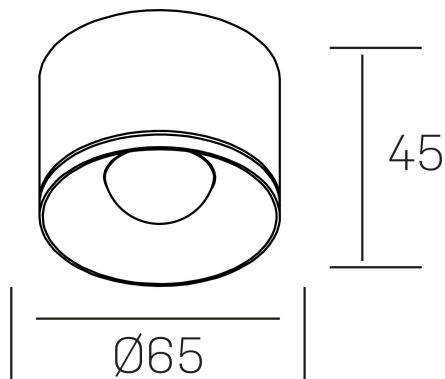

eryl
K51000.01.SR.WH-WH.36.ST.8.30

GENERAL DETAILS

INSTALLATION	Surface
FINISHES ALUMINIUM	White-White
LIGHT DIRECTION	Fixed
BEAM ANGLE	36°
INT/EXT IP DEGREE	IP20
MATERIAL	Aluminum
IK DEGREE	IK 6
UTILIZATION	Indoor
WARRANTY	5 years

ELECTRICAL DETAILS

LAMP	LED
POWER	8 W
COLOUR TEMPERATURE	3000K
LUMINOUS FLUX	570 lm
EFFICACY DIMMING	71 Lm/W
DIMABLE	No Dim
DRIVER	Integrated
CLASS PROTECTION	II
COLOUR RENDERING INDEX	CRI >80
VOLTAGE	220-240 V
FRECUENCIA	50-60 Hz
LIFE TIME	50.000 h

GENERAL DIMENSIONS

DIMENSIONS	Ø 65 mm
HEIGHT	h 45 mm
DIMENSIONES DE EMBALAJE	70 × 70 × 50 mm

*Please might expect a max.15% figure reduction in finishes other than white