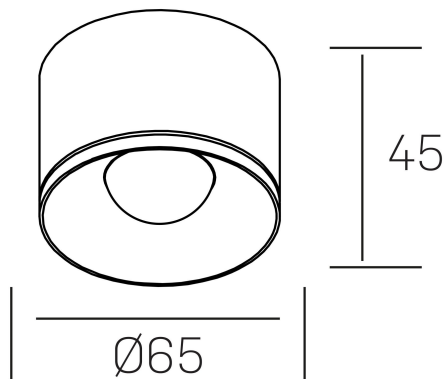

eryl
K51000.01.SR.WH-WH.36.ST.8.30

GENERAL DETAILS

INSTALLATION	Surface
FINISHES ALUMINIUM	White-White
LIGHT DIRECTION	Fixed
BEAM ANGLE	36°
INT/EXT IP DEGREE	IP20
MATERIAL	Aluminum
IK DEGREE	IK 6
UTILIZATION	Indoor
WARRANTY	5 years

ELECTRICAL DETAILS

LAMP	LED
POWER	8 W
COLOUR TEMPERATURE	3000K
LUMINOUS FLUX	570 lm
EFFICACY DIMMING	71 Lm/W
DIMABLE	No Dim
DRIVER	Integrated
CLASS PROTECTION	II
COLOUR RENDERING INDEX	CRI >80
VOLTAGE	220-240 V
LIFE TIME	50.000 h

GENERAL DIMENSIONS

DIMENSIONS	Ø 65 mm
HEIGHT	h 45 mm
DIMENSIONES DE EMBALAJE	70 × 70 × 50 mm

*Please might expect a max.15% figure reduction in finishes other than white