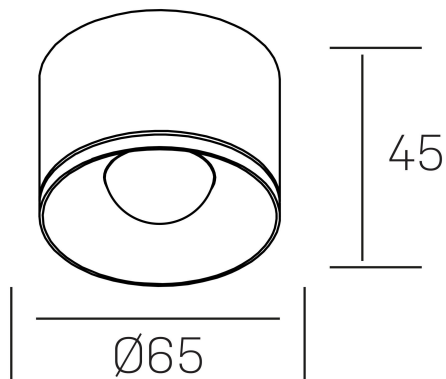

eryl
K51000.01.SR.WH-WH.36.ST.8.40

GENERAL DETAILS

INSTALLATION	Surface
FINISHES ALUMINIUM	White-White
LIGHT DIRECTION	Fixed
BEAM ANGLE	36°
INT/EXT IP DEGREE	IP20
MATERIAL	Aluminum
IK DEGREE	IK 6
UTILIZATION	Indoor
WARRANTY	5 years

ELECTRICAL DETAILS

LAMP	LED
POWER	8 W
COLOUR TEMPERATURE	4000K
LUMINOUS FLUX	592 Lm
EFFICACY DIMMING	74 Lm/W
DIMABLE	No Dim
DRIVER	Integrated
CLASS PROTECTION	II
COLOUR RENDERING INDEX	CRI >80
VOLTAGE	220-240 V
FRECUENCIA	50-60 Hz
LIFE TIME	50.000 h

GENERAL DIMENSIONS

DIMENSIONS	Ø 65 mm
HEIGHT	h 45 mm
DIMENSIONES DE EMBALAJE	70 × 70 × 50 mm

*Please might expect a max.15% figure reduction in finishes other than white