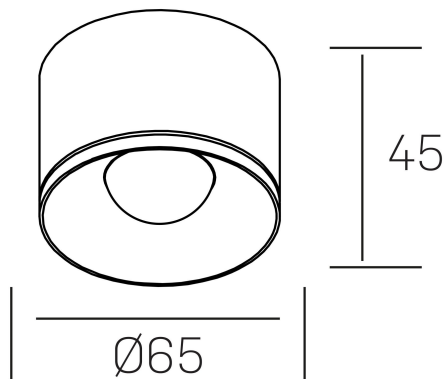

**eryl**  
K51000.01.SR.WH-WH.36.ST.8.40

#### GENERAL DETAILS

INSTALLATION	Surface
FINISHES ALUMINIUM	White-White
LIGHT DIRECTION	Fixed
BEAM ANGLE	36°
INT/EXT IP DEGREE	IP20
MATERIAL	Aluminum
IK DEGREE	IK 6
UTILIZATION	Indoor
WARRANTY	3 years

#### ELECTRICAL DETAILS

LAMP	LED
POWER	8 W
COLOUR TEMPERATURE	4000K
LUMINOUS FLUX	592 Lm
EFFICACY DIMMING	74 Lm/W
DIMABLE	No Dim
DRIVER	Integrated
CLASS PROTECTION	II
COLOUR RENDERING INDEX	CRI >80
VOLTAGE	220-240 V
FRECUENCIA	50-60 Hz
LIFE TIME	35.000 h

#### GENERAL DIMENSIONS

DIMENSIONS	Ø 65 mm
HEIGHT	h 45 mm
DIMENSIONES DE EMBALAJE	70 × 70 × 50 mm

\*Please might expect a max.15% figure reduction in finishes other than white