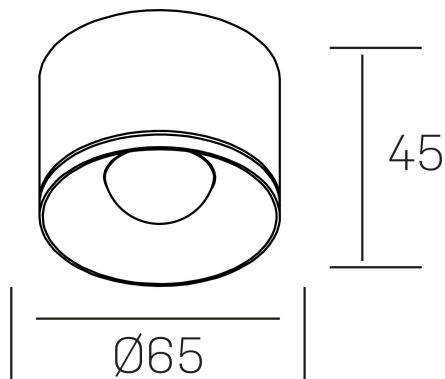

eryl
K51000.01.SR.WH-WH.36.ST.8.40

GENERAL DETAILS

INSTALLATION	Surface
FINISHES ALUMINIUM	White-White
LIGHT DIRECTION	Fixed
BEAM ANGLE	36°
INT/EXT IP DEGREE	IP20
MATERIAL	Aluminum
IK DEGREE	IK 6
UTILIZATION	Indoor
WARRANTY	3 years

ELECTRICAL DETAILS

LAMP	LED
POWER	8 W
COLOUR TEMPERATURE	4000K
LUMINOUS FLUX	592 Lm
EFFICACY DIMMING	74 Lm/W
DIMABLE	No Dim
DRIVER	Integrated
CLASS PROTECTION	II
COLOUR RENDERING INDEX	CRI >80
VOLTAGE	220-240 V
FRECUENCIA	50-60 Hz
LIFE TIME	50.000 h

GENERAL DIMENSIONS

DIMENSIONS	Ø 65 mm
HEIGHT	h 45 mm
DIMENSIONES DE EMBALAJE	70 × 70 × 50 mm

*Please might expect a max.15% figure reduction in finishes other than white