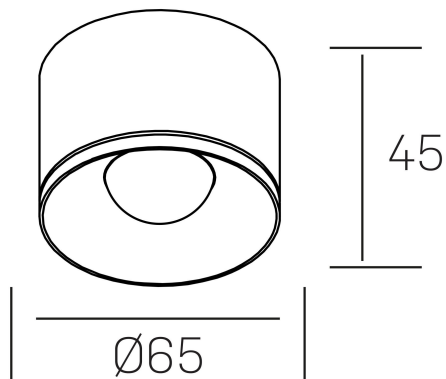

eryl
K51000.01.SR.WH-WH.36.ST.8.40

GENERAL DETAILS

INSTALLATION	Surface
FINISHES ALUMINIUM	White-White
LIGHT DIRECTION	Fixed
BEAM ANGLE	36°
INT/EXT IP DEGREE	IP20
MATERIAL	Aluminum
IK DEGREE	IK 6
UTILIZATION	Indoor
WARRANTY	5 years

ELECTRICAL DETAILS

LAMP	LED
POWER	8 W
COLOUR TEMPERATURE	4000K
LUMINOUS FLUX	592 Lm
EFFICACY DIMMING	74 Lm/W
DIMABLE	No Dim
DRIVER	Integrated
CLASS PROTECTION	II
COLOUR RENDERING INDEX	CRI >80
VOLTAGE	220-240 V
LIFE TIME	50.000 h

GENERAL DIMENSIONS

DIMENSIONS	Ø 65 mm
HEIGHT	h 45 mm
DIMENSIONES DE EMBALAJE	70 × 70 × 50 mm

*Please might expect a max.15% figure reduction in finishes other than white