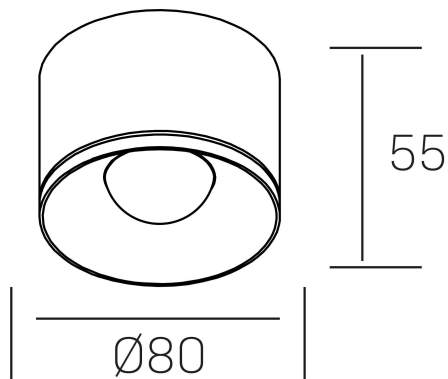

eryl
K51000.02.SR.BK-BK.36.ST.8.30

GENERAL DETAILS

INSTALLATION	Surface
FINISHES ALUMINIUM	Black-Black
LIGHT DIRECTION	Fixed
BEAM ANGLE	36°
INT/EXT IP DEGREE	IP20
MATERIAL	Aluminum
IK DEGREE	IK 6
UTILIZATION	Indoor
WARRANTY	5 years

ELECTRICAL DETAILS

LAMP	LED
POWER	12 W
COLOUR TEMPERATURE	3000K
LUMINOUS FLUX	888 Lm
EFFICACY DIMMING	74 Lm/W
DIMABLE	No Dim
DRIVER	Integrated
CLASS PROTECTION	II
COLOUR RENDERING INDEX	CRI >80
VOLTAGE	220-240 V
FRECUENCIA	50-60 Hz
LIFE TIME	50.000 h

GENERAL DIMENSIONS

DIMENSIONS	Ø 80 mm
HEIGHT	h 55mm
DIMENSIONES DE EMBALAJE	90 × 90 × 65 mm

*Please might expect a max.15% figure reduction in finishes other than white