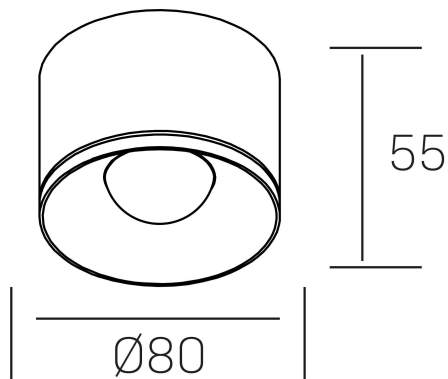

eryl
K51000.02.SR.BK-BK.36.ST.8.30

GENERAL DETAILS

INSTALLATION	Surface
FINISHES ALUMINIUM	Black-Black
LIGHT DIRECTION	Fixed
BEAM ANGLE	36°
INT/EXT IP DEGREE	IP20
MATERIAL	Aluminum
IK DEGREE	IK 6
UTILIZATION	Indoor
WARRANTY	3 years

ELECTRICAL DETAILS

LAMP	LED
POWER	12 W
COLOUR TEMPERATURE	3000K
LUMINOUS FLUX	888 Lm
EFFICACY DIMMING	74 Lm/W
DIMABLE	No Dim
DRIVER	Integrated
CLASS PROTECTION	II
COLOUR RENDERING INDEX	CRI >80
VOLTAGE	220-240 V
FRECUENCIA	50-60 Hz
LIFE TIME	35.000 h

GENERAL DIMENSIONS

DIMENSIONS	Ø 80 mm
HEIGHT	h 55mm
DIMENSIONES DE EMBALAJE	90 × 90 × 65 mm

*Please might expect a max.15% figure reduction in finishes other than white