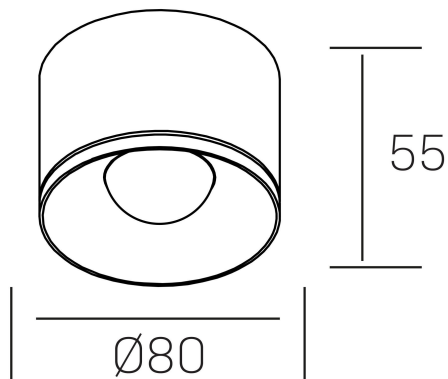

eryl
K51000.02.SR.BK-BK.36.ST.8.30

GENERAL DETAILS

INSTALLATION	Surface
FINISHES ALUMINIUM	Black-Black
LIGHT DIRECTION	Fixed
BEAM ANGLE	36°
INT/EXT IP DEGREE	IP20
MATERIAL	Aluminum
IK DEGREE	IK 6
UTILIZATION	Indoor
WARRANTY	3 years

ELECTRICAL DETAILS

LAMP	LED
POWER	12 W
COLOUR TEMPERATURE	3000K
LUMINOUS FLUX	888 Lm
EFFICACY DIMMING	74 Lm/W
DIMABLE	No Dim
DRIVER	Integrated
CLASS PROTECTION	II
COLOUR RENDERING INDEX	CRI >80
VOLTAGE	220-240 V
FRECUENCIA	50-60 Hz
LIFE TIME	50.000 h

GENERAL DIMENSIONS

DIMENSIONS	Ø 80 mm
HEIGHT	h 55mm
DIMENSIONES DE EMBALAJE	90 × 90 × 65 mm

*Please might expect a max.15% figure reduction in finishes other than white