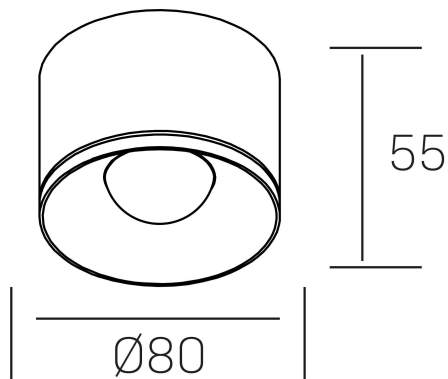

eryl
K51000.02.SR.BK-BK.36.ST.8.40

GENERAL DETAILS

INSTALLATION	Surface
FINISHES ALUMINIUM	Black-Black
LIGHT DIRECTION	Fixed
BEAM ANGLE	36°
INT/EXT IP DEGREE	IP20
MATERIAL	Aluminum
IK DEGREE	IK 6
UTILIZATION	Indoor
WARRANTY	3 years

ELECTRICAL DETAILS

LAMP	LED
POWER	12 W
COLOUR TEMPERATURE	4000K
LUMINOUS FLUX	920 Lm
EFFICACY DIMMING	77 Lm/W
DIMABLE	No Dim
DRIVER	Integrated
CLASS PROTECTION	II
COLOUR RENDERING INDEX	CRI >80
VOLTAGE	220-240 V
FRECUENCIA	50-60 Hz
LIFE TIME	35.000 h

GENERAL DIMENSIONS

DIMENSIONS	Ø 80 mm
HEIGHT	h 55mm
DIMENSIONES DE EMBALAJE	90 × 90 × 65 mm

*Please might expect a max.15% figure reduction in finishes other than white