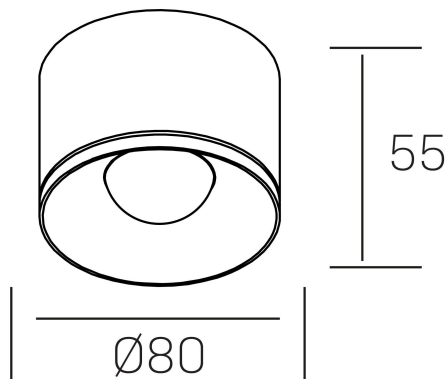

eryl
K51000.02.SR.BK-BK.36.ST.8.40

GENERAL DETAILS

INSTALLATION	Surface
FINISHES ALUMINIUM	Black-Black
LIGHT DIRECTION	Fixed
BEAM ANGLE	36°
INT/EXT IP DEGREE	IP20
MATERIAL	Aluminum
IK DEGREE	IK 6
UTILIZATION	Indoor
WARRANTY	5 years

ELECTRICAL DETAILS

LAMP	LED
POWER	12 W
COLOUR TEMPERATURE	4000K
LUMINOUS FLUX	920 Lm
EFFICACY DIMMING	77 Lm/W
DIMABLE	No Dim
DRIVER	Integrated
CLASS PROTECTION	II
COLOUR RENDERING INDEX	CRI >80
VOLTAGE	220-240 V
FRECUENCIA	50-60 Hz
LIFE TIME	50.000 h

GENERAL DIMENSIONS

DIMENSIONS	Ø 80 mm
HEIGHT	h 55mm
DIMENSIONES DE EMBALAJE	90 × 90 × 65 mm

*Please might expect a max.15% figure reduction in finishes other than white