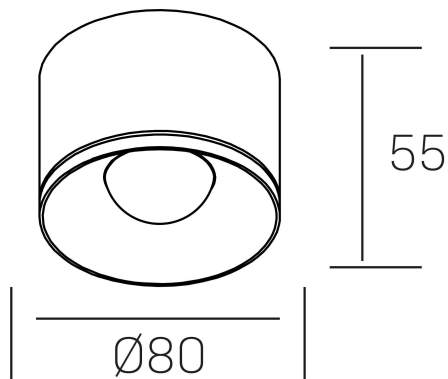

**eryl**  
K51000.02.SR.BK-BK.36.ST.8.40

#### GENERAL DETAILS

INSTALLATION	Surface
FINISHES ALUMINIUM	Black-Black
LIGHT DIRECTION	Fixed
BEAM ANGLE	36°
INT/EXT IP DEGREE	IP20
MATERIAL	Aluminum
IK DEGREE	IK 6
UTILIZATION	Indoor
WARRANTY	3 years

#### ELECTRICAL DETAILS

LAMP	LED
POWER	12 W
COLOUR TEMPERATURE	4000K
LUMINOUS FLUX	920 Lm
EFFICACY DIMMING	77 Lm/W
DIMABLE	No Dim
DRIVER	Integrated
CLASS PROTECTION	II
COLOUR RENDERING INDEX	CRI >80
VOLTAGE	220-240 V
FRECUENCIA	50-60 Hz
LIFE TIME	50.000 h

#### GENERAL DIMENSIONS

DIMENSIONS	Ø 80 mm
HEIGHT	h 55mm
DIMENSIONES DE EMBALAJE	90 × 90 × 65 mm

\*Please might expect a max.15% figure reduction in finishes other than white