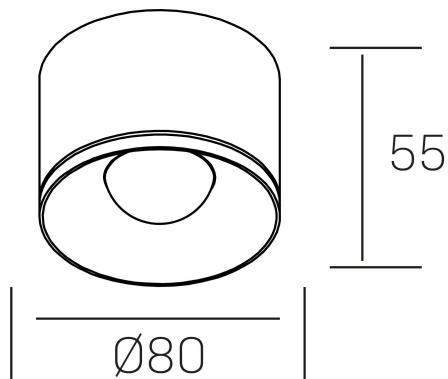

eryl
K51000.02.SR.WH-WH.36.ST.8.30

GENERAL DETAILS

INSTALLATION	Surface
FINISHES ALUMINIUM	White-White
LIGHT DIRECTION	Fixed
BEAM ANGLE	36°
INT/EXT IP DEGREE	IP20
MATERIAL	Aluminum
IK DEGREE	IK 6
UTILIZATION	Indoor
WARRANTY	5 years

ELECTRICAL DETAILS

LAMP	LED
POWER	12 W
COLOUR TEMPERATURE	3000K
LUMINOUS FLUX	888 Lm
EFFICACY DIMMING	74 Lm/W
DIMABLE	No Dim
DRIVER	Integrated
CLASS PROTECTION	II
COLOUR RENDERING INDEX	CRI >80
VOLTAGE	220-240 V
FRECUENCIA	50-60 Hz
LIFE TIME	50.000 h

GENERAL DIMENSIONS

DIMENSIONS	Ø 80 mm
HEIGHT	h 55mm
DIMENSIONES DE EMBALAJE	90 × 90 × 65 mm

*Please might expect a max.15% figure reduction in finishes other than white