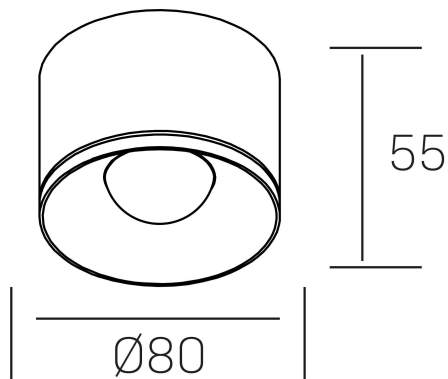

eryl
K51000.02.SR.WH-WH.36.ST.8.30

GENERAL DETAILS

INSTALLATION	Surface
FINISHES ALUMINIUM	White-White
LIGHT DIRECTION	Fixed
BEAM ANGLE	36°
INT/EXT IP DEGREE	IP20
MATERIAL	Aluminum
IK DEGREE	IK 6
UTILIZATION	Indoor
WARRANTY	3 years

ELECTRICAL DETAILS

LAMP	LED
POWER	12 W
COLOUR TEMPERATURE	3000K
LUMINOUS FLUX	888 Lm
EFFICACY DIMMING	74 Lm/W
DIMABLE	No Dim
DRIVER	Integrated
CLASS PROTECTION	II
COLOUR RENDERING INDEX	CRI >80
VOLTAGE	220-240 V
FRECUENCIA	50-60 Hz
LIFE TIME	50.000 h

GENERAL DIMENSIONS

DIMENSIONS	Ø 80 mm
HEIGHT	h 55mm
DIMENSIONES DE EMBALAJE	90 × 90 × 65 mm

*Please might expect a max.15% figure reduction in finishes other than white