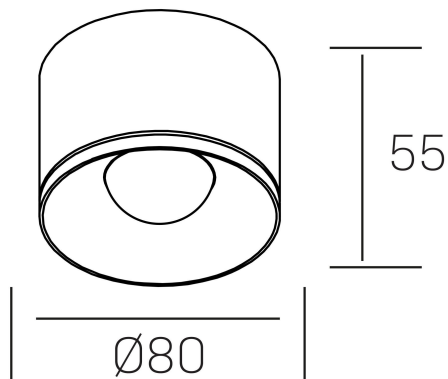

eryl
K51000.02.SR.WH-WH.36.ST.8.30

GENERAL DETAILS

INSTALLATION	Surface
FINISHES ALUMINIUM	White-White
LIGHT DIRECTION	Fixed
BEAM ANGLE	36°
INT/EXT IP DEGREE	IP20
MATERIAL	Aluminum
IK DEGREE	IK 6
UTILIZATION	Indoor
WARRANTY	3 years

ELECTRICAL DETAILS

LAMP	LED
POWER	12 W
COLOUR TEMPERATURE	3000K
LUMINOUS FLUX	888 Lm
EFFICACY DIMMING	74 Lm/W
DIMABLE	No Dim
DRIVER	Integrated
CLASS PROTECTION	II
COLOUR RENDERING INDEX	CRI >80
VOLTAGE	220-240 V
FRECUENCIA	50-60 Hz
LIFE TIME	35.000 h

GENERAL DIMENSIONS

DIMENSIONS	Ø 80 mm
HEIGHT	h 55mm
DIMENSIONES DE EMBALAJE	90 × 90 × 65 mm

*Please might expect a max.15% figure reduction in finishes other than white