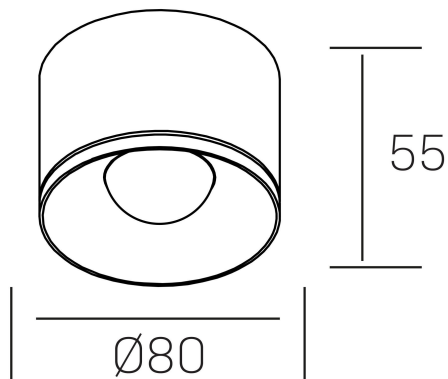

eryl
K51000.02.SR.WH-WH.36.ST.8.40

GENERAL DETAILS

INSTALLATION	Surface
FINISHES ALUMINIUM	White-White
LIGHT DIRECTION	Fixed
BEAM ANGLE	36°
INT/EXT IP DEGREE	IP20
MATERIAL	Aluminum
IK DEGREE	IK 6
UTILIZATION	Indoor
WARRANTY	3 years

ELECTRICAL DETAILS

LAMP	LED
POWER	12 W
COLOUR TEMPERATURE	4000K
LUMINOUS FLUX	920 Lm
EFFICACY DIMMING	77 Lm/W
DIMABLE	No Dim
DRIVER	Integrated
CLASS PROTECTION	II
COLOUR RENDERING INDEX	CRI >80
VOLTAGE	220-240 V
FRECUENCIA	50-60 Hz
LIFE TIME	50.000 h

GENERAL DIMENSIONS

DIMENSIONS	Ø 80 mm
HEIGHT	h 55mm
DIMENSIONES DE EMBALAJE	90 × 90 × 65 mm

*Please might expect a max.15% figure reduction in finishes other than white