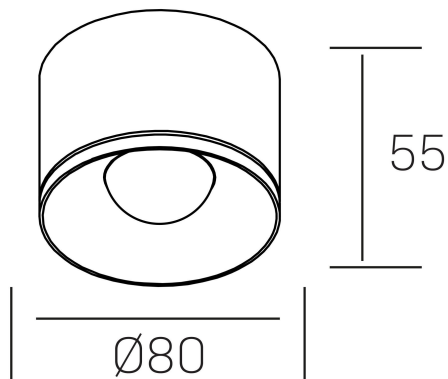

eryl
K51000.02.SR.WH-WH.36.ST.8.40

GENERAL DETAILS

INSTALLATION	Surface
FINISHES ALUMINIUM	White-White
LIGHT DIRECTION	Fixed
BEAM ANGLE	36°
INT/EXT IP DEGREE	IP20
MATERIAL	Aluminum
IK DEGREE	IK 6
UTILIZATION	Indoor
WARRANTY	3 years

ELECTRICAL DETAILS

LAMP	LED
POWER	12 W
COLOUR TEMPERATURE	4000K
LUMINOUS FLUX	920 Lm
EFFICACY DIMMING	77 Lm/W
DIMABLE	No Dim
DRIVER	Integrated
CLASS PROTECTION	II
COLOUR RENDERING INDEX	CRI >80
VOLTAGE	220-240 V
FRECUENCIA	50-60 Hz
LIFE TIME	35.000 h

GENERAL DIMENSIONS

DIMENSIONS	Ø 80 mm
HEIGHT	h 55mm
DIMENSIONES DE EMBALAJE	90 × 90 × 65 mm

*Please might expect a max.15% figure reduction in finishes other than white