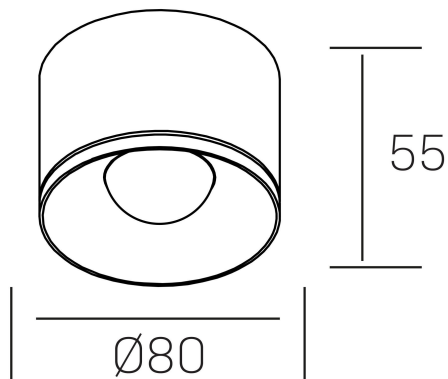

eryl
K51000.02.SR.WH-WH.36.ST.8.40

GENERAL DETAILS

INSTALLATION	Surface
FINISHES ALUMINIUM	White-White
LIGHT DIRECTION	Fixed
BEAM ANGLE	36°
INT/EXT IP DEGREE	IP20
MATERIAL	Aluminum
IK DEGREE	IK 6
UTILIZATION	Indoor
WARRANTY	5 years

ELECTRICAL DETAILS

LAMP	LED
POWER	12 W
COLOUR TEMPERATURE	4000K
LUMINOUS FLUX	920 Lm
EFFICACY DIMMING	77 Lm/W
DIMABLE	No Dim
DRIVER	Integrated
CLASS PROTECTION	II
COLOUR RENDERING INDEX	CRI >80
VOLTAGE	220-240 V
FRECUENCIA	50-60 Hz
LIFE TIME	50.000 h

GENERAL DIMENSIONS

DIMENSIONS	Ø 80 mm
HEIGHT	h 55mm
DIMENSIONES DE EMBALAJE	90 × 90 × 65 mm

*Please might expect a max.15% figure reduction in finishes other than white