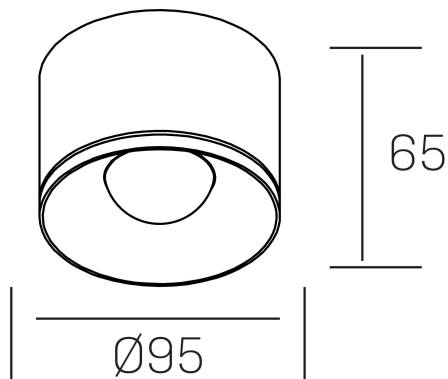

**eryl**  
K51000.03.SR.BK-BK.36.ST.8.30

#### GENERAL DETAILS

INSTALLATION	Surface
FINISHES ALUMINIUM	Black-Black
LIGHT DIRECTION	Fixed
BEAM ANGLE	36°
INT/EXT IP DEGREE	IP20
MATERIAL	Aluminum
IK DEGREE	IK 6
UTILIZATION	Indoor
WARRANTY	3 years

#### ELECTRICAL DETAILS

LAMP	LED
POWER	20 W
COLOUR TEMPERATURE	3000K
LUMINOUS FLUX	1430 Lm
EFFICACY DIMMING	72 Lm/W
DIMABLE	No Dim
DRIVER	Integrated
CLASS PROTECTION	II
COLOUR RENDERING INDEX	CRI >80
VOLTAGE	220-240 V
FRECUENCIA	50-60 Hz
LIFE TIME	50.000 h

#### GENERAL DIMENSIONS

DIMENSIONS	Ø 95 mm
HEIGHT	h 65mm
DIMENSIONES DE EMBALAJE	100 × 100 × 75 mm

\*Please might expect a max.15% figure reduction in finishes other than white