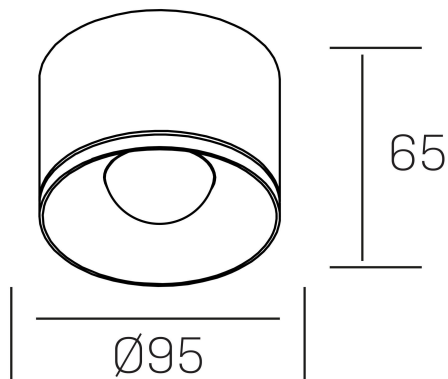

**eryl**  
K51000.03.SR.BK-BK.36.ST.8.30

#### GENERAL DETAILS

INSTALLATION	Surface
FINISHES ALUMINIUM	Black-Black
LIGHT DIRECTION	Fixed
BEAM ANGLE	36°
INT/EXT IP DEGREE	IP20
MATERIAL	Aluminum
IK DEGREE	IK 6
UTILIZATION	Indoor
WARRANTY	5 years

#### ELECTRICAL DETAILS

LAMP	LED
POWER	20 W
COLOUR TEMPERATURE	3000K
LUMINOUS FLUX	1430 Lm
EFFICACY DIMMING	72 Lm/W
DIMABLE	No Dim
DRIVER	Integrated
CLASS PROTECTION	II
COLOUR RENDERING INDEX	CRI >80
VOLTAGE	220-240 V
FRECUENCIA	50-60 Hz
LIFE TIME	50.000 h

#### GENERAL DIMENSIONS

DIMENSIONS	Ø 95 mm
HEIGHT	h 65mm
DIMENSIONES DE EMBALAJE	100 × 100 × 75 mm

\*Please might expect a max.15% figure reduction in finishes other than white