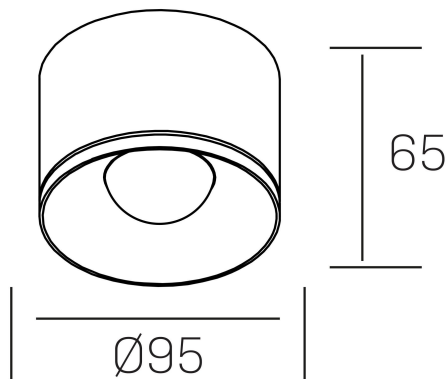

eryl
K51000.03.SR.BK-BK.36.ST.8.30

GENERAL DETAILS

INSTALLATION	Surface
FINISHES ALUMINIUM	Black-Black
LIGHT DIRECTION	Fixed
BEAM ANGLE	36°
INT/EXT IP DEGREE	IP20
MATERIAL	Aluminum
IK DEGREE	IK 6
UTILIZATION	Indoor
WARRANTY	3 years

ELECTRICAL DETAILS

LAMP	LED
POWER	20 W
COLOUR TEMPERATURE	3000K
LUMINOUS FLUX	1430 Lm
EFFICACY DIMMING	72 Lm/W
DIMABLE	No Dim
DRIVER	Integrated
CLASS PROTECTION	II
COLOUR RENDERING INDEX	CRI >80
VOLTAGE	220-240 V
FRECUENCIA	50-60 Hz
LIFE TIME	35.000 h

GENERAL DIMENSIONS

DIMENSIONS	Ø 95 mm
HEIGHT	h 65mm
DIMENSIONES DE EMBALAJE	100 × 100 × 75 mm

*Please might expect a max.15% figure reduction in finishes other than white