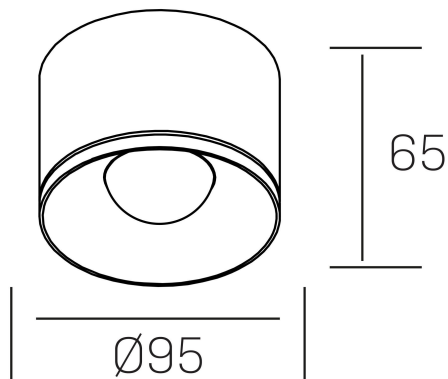

eryl
K51000.03.SR.BK-BK.36.ST.8.40

GENERAL DETAILS

INSTALLATION	Surface
FINISHES ALUMINIUM	Black-Black
LIGHT DIRECTION	Fixed
BEAM ANGLE	36°
INT/EXT IP DEGREE	IP20
MATERIAL	Aluminum
IK DEGREE	IK 6
UTILIZATION	Indoor
WARRANTY	3 years

ELECTRICAL DETAILS

LAMP	LED
POWER	20 W
COLOUR TEMPERATURE	4000K
LUMINOUS FLUX	1520 Lm
EFFICACY DIMMING	76 Lm/W
DIMABLE	No Dim
DRIVER	Integrated
CLASS PROTECTION	II
COLOUR RENDERING INDEX	CRI >80
VOLTAGE	220-240 V
FRECUENCIA	50-60 Hz
LIFE TIME	50.000 h

GENERAL DIMENSIONS

DIMENSIONS	Ø 95 mm
HEIGHT	h 65mm
DIMENSIONES DE EMBALAJE	100 × 100 × 75 mm

*Please might expect a max.15% figure reduction in finishes other than white