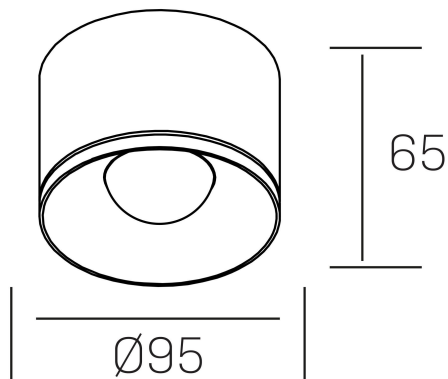

**eryl**  
K51000.03.SR.BK-BK.36.ST.8.40

#### GENERAL DETAILS

INSTALLATION	Surface
FINISHES ALUMINIUM	Black-Black
LIGHT DIRECTION	Fixed
BEAM ANGLE	36°
INT/EXT IP DEGREE	IP20
MATERIAL	Aluminum
IK DEGREE	IK 6
UTILIZATION	Indoor
WARRANTY	3 years

#### ELECTRICAL DETAILS

LAMP	LED
POWER	20 W
COLOUR TEMPERATURE	4000K
LUMINOUS FLUX	1520 Lm
EFFICACY DIMMING	76 Lm/W
DIMABLE	No Dim
DRIVER	Integrated
CLASS PROTECTION	II
COLOUR RENDERING INDEX	CRI >80
VOLTAGE	220-240 V
FRECUENCIA	50-60 Hz
LIFE TIME	35.000 h

#### GENERAL DIMENSIONS

DIMENSIONS	Ø 95 mm
HEIGHT	h 65mm
DIMENSIONES DE EMBALAJE	100 × 100 × 75 mm

\*Please might expect a max.15% figure reduction in finishes other than white