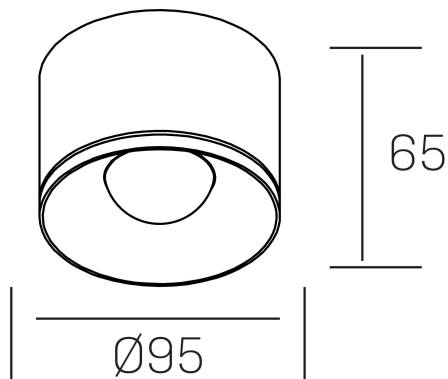

eryl
K51000.03.SR.BK-BK.36.ST.8.40

GENERAL DETAILS

INSTALLATION	Surface
FINISHES ALUMINIUM	Black-Black
LIGHT DIRECTION	Fixed
BEAM ANGLE	36°
INT/EXT IP DEGREE	IP20
MATERIAL	Aluminum
IK DEGREE	IK 6
UTILIZATION	Indoor
WARRANTY	5 years

ELECTRICAL DETAILS

LAMP	LED
POWER	20 W
COLOUR TEMPERATURE	4000K
LUMINOUS FLUX	1520 Lm
EFFICACY DIMMING	76 Lm/W
DIMABLE	No Dim
DRIVER	Integrated
CLASS PROTECTION	II
COLOUR RENDERING INDEX	CRI >80
VOLTAGE	220-240 V
FRECUENCIA	50-60 Hz
LIFE TIME	50.000 h

GENERAL DIMENSIONS

DIMENSIONS	Ø 95 mm
HEIGHT	h 65mm
DIMENSIONES DE EMBALAJE	100 × 100 × 75 mm

*Please might expect a max.15% figure reduction in finishes other than white