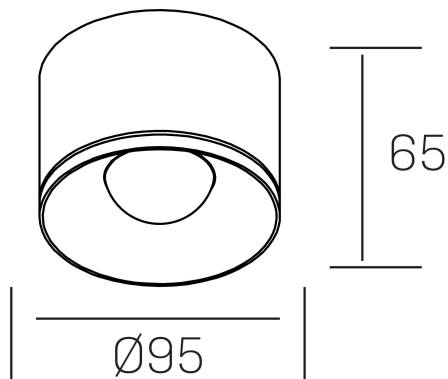

eryl
K51000.03.SR.WH-WH.36.ST.8.30

GENERAL DETAILS

| | |
|--------------------|-------------|
| INSTALLATION | Surface |
| FINISHES ALUMINIUM | White-White |
| LIGHT DIRECTION | Fixed |
| BEAM ANGLE | 36° |
| INT/EXT IP DEGREE | IP20 |
| MATERIAL | Aluminum |
| IK DEGREE | IK 6 |
| UTILIZATION | Indoor |
| WARRANTY | 5 years |

ELECTRICAL DETAILS

| | |
|------------------------|------------|
| LAMP | LED |
| POWER | 20 W |
| COLOUR TEMPERATURE | 3000K |
| LUMINOUS FLUX | 1430 Lm |
| EFFICACY DIMMING | 72 Lm/W |
| DIMABLE | No Dim |
| DRIVER | Integrated |
| CLASS PROTECTION | II |
| COLOUR RENDERING INDEX | CRI >80 |
| VOLTAGE | 220-240 V |
| FRECUENCIA | 50-60 Hz |
| LIFE TIME | 50.000 h |

GENERAL DIMENSIONS

| | |
|-------------------------|-------------------|
| DIMENSIONS | Ø 95 mm |
| HEIGHT | h 65mm |
| DIMENSIONES DE EMBALAJE | 100 × 100 × 75 mm |

*Please might expect a max.15% figure reduction in finishes other than white