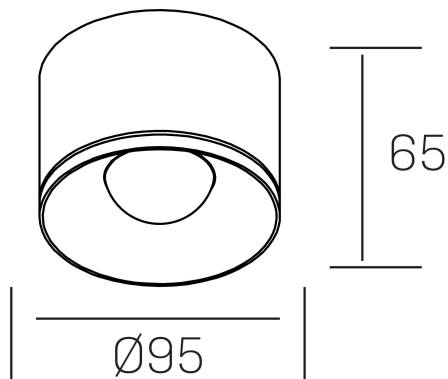

eryl
K51000.03.SR.WH-WH.36.ST.8.30

GENERAL DETAILS

INSTALLATION	Surface
FINISHES ALUMINIUM	White-White
LIGHT DIRECTION	Fixed
BEAM ANGLE	36°
INT/EXT IP DEGREE	IP20
MATERIAL	Aluminum
IK DEGREE	IK 6
UTILIZATION	Indoor
WARRANTY	3 years

ELECTRICAL DETAILS

LAMP	LED
POWER	20 W
COLOUR TEMPERATURE	3000K
LUMINOUS FLUX	1430 Lm
EFFICACY DIMMING	72 Lm/W
DIMABLE	No Dim
DRIVER	Integrated
CLASS PROTECTION	II
COLOUR RENDERING INDEX	CRI >80
VOLTAGE	220-240 V
FRECUENCIA	50-60 Hz
LIFE TIME	50.000 h

GENERAL DIMENSIONS

DIMENSIONS	Ø 95 mm
HEIGHT	h 65mm
DIMENSIONES DE EMBALAJE	100 × 100 × 75 mm

*Please might expect a max.15% figure reduction in finishes other than white