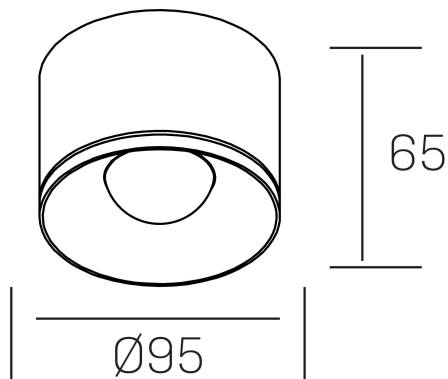

eryl
K51000.03.SR.WH-WH.36.ST.8.30

GENERAL DETAILS

INSTALLATION	Surface
FINISHES ALUMINIUM	White-White
LIGHT DIRECTION	Fixed
BEAM ANGLE	36°
INT/EXT IP DEGREE	IP20
MATERIAL	Aluminum
IK DEGREE	IK 6
UTILIZATION	Indoor
WARRANTY	3 years

ELECTRICAL DETAILS

LAMP	LED
POWER	20 W
COLOUR TEMPERATURE	3000K
LUMINOUS FLUX	1430 Lm
EFFICACY DIMMING	72 Lm/W
DIMABLE	No Dim
DRIVER	Integrated
CLASS PROTECTION	II
COLOUR RENDERING INDEX	CRI >80
VOLTAGE	220-240 V
FRECUENCIA	50-60 Hz
LIFE TIME	35.000 h

GENERAL DIMENSIONS

DIMENSIONS	Ø 95 mm
HEIGHT	h 65mm
DIMENSIONES DE EMBALAJE	100 × 100 × 75 mm

*Please might expect a max.15% figure reduction in finishes other than white