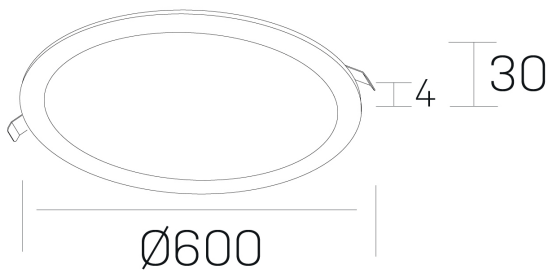

disc
K51702.07.RF.WH-WH.OP.ST.8.27

GENERAL DETAILS

INSTALLATION	recessed with frame
FINISHES ALUMINIUM	White-White
LIGHT DIRECTION	Fixed
INT/EXT IP DEGREE	IP 43
MATERIAL	Aluminum
IK DEGREE	IK03
UTILIZATION	Indoor
WARRANTY	5 years

ELECTRICAL DETAILS

LAMP	LED
POWER	56 W
COLOUR TEMPERATURE	2700K
LUMINOUS FLUX	4700 Lm
EFFICACY DIMMING	84 Lm/W
DIMABLE	No Dim
DRIVER	Remote
CLASS PROTECTION	II
COLOUR RENDERING INDEX	CRI >80
VOLTAGE	220-240 V
FRECUENCIA	50-60 Hz
CURRENT INTENSITY	1400 mA
LIFE TIME	50.000 h

GENERAL DIMENSIONS

DIMENSIONS	Ø 600 mm
CUT OUT	Ø 585 mm
HEIGHT	h 30 mm
DIMENSIONES DE EMBALAJE	N/A

*Please might expect a max.15% figure reduction in finishes other than white