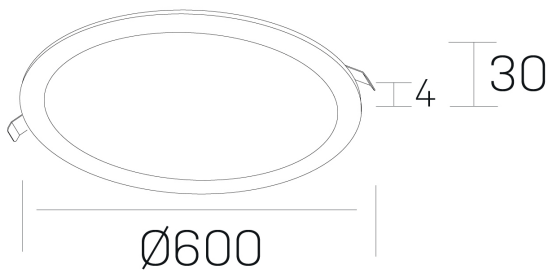

disc
K51702.07.RF.BK-BK.OP.ST.8.27

GENERAL DETAILS

INSTALLATION	recessed with frame
FINISHES ALUMINIUM	Black-Black
LIGHT DIRECTION	Fixed
INT/EXT IP DEGREE	IP 43
MATERIAL	Aluminum
IK DEGREE	IK03
UTILIZATION	Indoor
WARRANTY	5 years

ELECTRICAL DETAILS

LAMP	LED
POWER	56 W
COLOUR TEMPERATURE	2700K
LUMINOUS FLUX	4700 Lm
EFFICACY DIMMING	84 Lm/W
DIMABLE	No Dim
DRIVER	Remote
CLASS PROTECTION	II
COLOUR RENDERING INDEX	CRI >80
VOLTAGE	220-240 V
FRECUENCIA	50-60 Hz
CURRENT INTENSITY	1400 mA
LIFE TIME	50.000 h

GENERAL DIMENSIONS

DIMENSIONS	Ø 600 mm
CUT OUT	Ø 585 mm
HEIGHT	h 30 mm
DIMENSIONES DE EMBALAJE	N/A

*Please might expect a max.15% figure reduction in finishes other than white