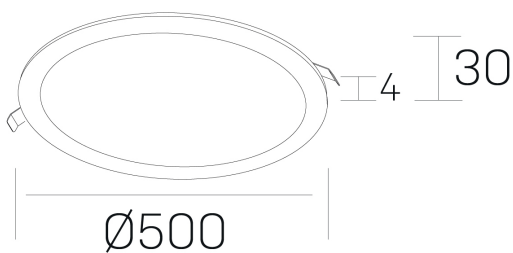

disc
K51702.06.RF.BK-BK.OP.ST.8.27

GENERAL DETAILS

INSTALLATION	recessed with frame
FINISHES ALUMINIUM	Black-Black
LIGHT DIRECTION	Fixed
INT/EXT IP DEGREE	IP 43
MATERIAL	Aluminum
IK DEGREE	IK03
UTILIZATION	Indoor
WARRANTY	5 years

ELECTRICAL DETAILS

LAMP	LED
POWER	48 W
COLOUR TEMPERATURE	2700K
LUMINOUS FLUX	4050 Lm
EFFICACY DIMMING	85 Lm/W
DIMABLE	No Dim
DRIVER	Remote
CLASS PROTECTION	II
COLOUR RENDERING INDEX	CRI >80
VOLTAGE	220-240 V
FRECUENCIA	50-60 Hz
CURRENT INTENSITY	1200 mA
LIFE TIME	50.000 h

GENERAL DIMENSIONS

DIMENSIONS	Ø 500 mm
CUT OUT	Ø 485 mm
HEIGHT	h 30 mm
DIMENSIONES DE EMBALAJE	N/A

*Please might expect a max.15% figure reduction in finishes other than white