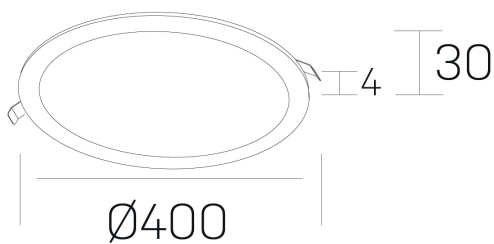

disc
K51702.05.RF.WH-WH.OP.ST.8.27

GENERAL DETAILS

INSTALLATION	recessed with frame
FINISHES ALUMINIUM	White-White
LIGHT DIRECTION	Fixed
INT/EXT IP DEGREE	IP 43
MATERIAL	Aluminum
IK DEGREE	IK03
UTILIZATION	Indoor
WARRANTY	5 years

ELECTRICAL DETAILS

LAMP	LED
POWER	36 W
COLOUR TEMPERATURE	2700K
LUMINOUS FLUX	2520 Lm
EFFICACY DIMMING	92 Lm/W
DIMABLE	No Dim
DRIVER	Remote
CLASS PROTECTION	II
COLOUR RENDERING INDEX	CRI >80
VOLTAGE	220-240 V
CURRENT INTENSITY	900 mA
LIFE TIME	50.000 h

GENERAL DIMENSIONS

DIMENSIONS	Ø 400 mm
CUT OUT	Ø 385 mm
HEIGHT	h 30 mm
DIMENSIONES DE EMBALAJE	N/A

*Please might expect a max.15% figure reduction in finishes other than white