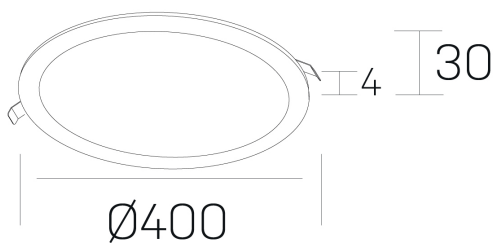

disc
K51702.05.RF.WH-WH.OP.ST.8.27

GENERAL DETAILS

INSTALLATION	recessed with frame
FINISHES ALUMINIUM	White-White
LIGHT DIRECTION	Fixed
INT/EXT IP DEGREE	IP 43
MATERIAL	Aluminum
IK DEGREE	IK03
UTILIZATION	Indoor
WARRANTY	5 years

ELECTRICAL DETAILS

LAMP	LED
POWER	36 W
COLOUR TEMPERATURE	2700K
LUMINOUS FLUX	2520 Lm
EFFICACY DIMMING	92 Lm/W
DIMABLE	No Dim
DRIVER	Remote
CLASS PROTECTION	II
COLOUR RENDERING INDEX	CRI >80
VOLTAGE	220-240 V
FRECUENCIA	50-60 Hz
CURRENT INTENSITY	900 mA
LIFE TIME	50.000 h

GENERAL DIMENSIONS

DIMENSIONS	Ø 400 mm
CUT OUT	Ø 385 mm
HEIGHT	h 30 mm
DIMENSIONES DE EMBALAJE	N/A

*Please might expect a max.15% figure reduction in finishes other than white